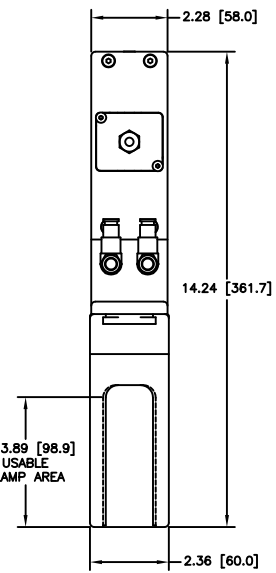

GATE (SEAL) SIDE

CARRIAGE SIDE

DETAIL A

12880 MOYA BLVD. RENO, NV 89506

OUTLINE DIMENSION DRAWING

DRAWING NUMBER	DRAWING TITLE	REVISION
971902HAK-B	GR 50 X 336, MESC, CLMP, AL, RS MODEL #88212-0213RXK	B