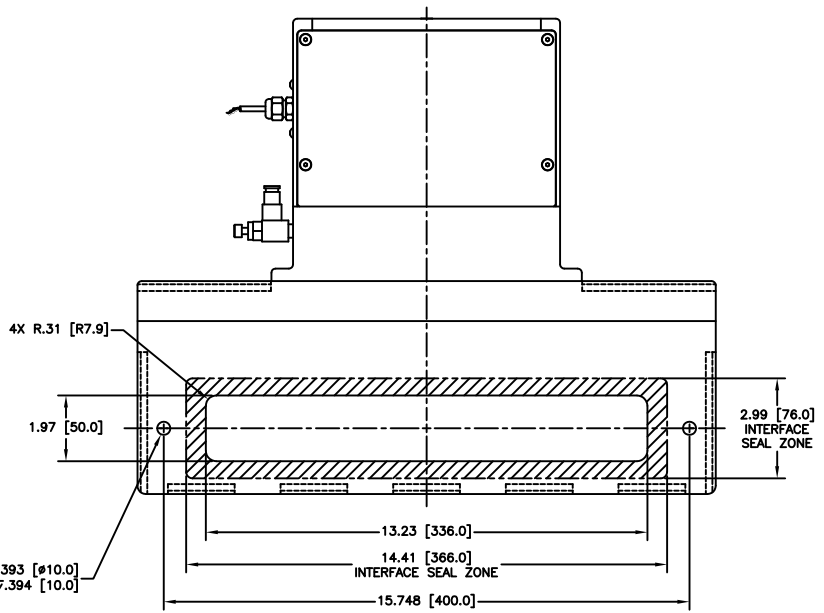

GATE (SEAL) SIDE

CARRIAGE SIDE

DETAIL A

12880 MOYA BLVD. RENO, NV 89506

OUTLINE DIMENSION DRAWING

DRAWING NUMBER	DRAWING TITLE	REVISION
971902HAK-B	GR 50 X 336, MESC, CLMP, AL, RS MODEL #88212-0213RXK	B