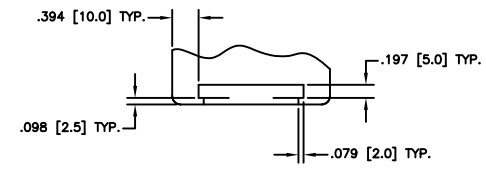

GATE (SEAL) SIDE

CARRIAGE SIDE

DETAIL A

12880 MOYA BLVD. RENO, NV 89506

OUTLINE DIMENSION DRAWING

DRAWING NUMBER	DRAWING TITLE	REVISION
971902HAK-B	GR 50 X 336, MESC, CLMP, AL, RS MODEL #88212-0213RXK	B