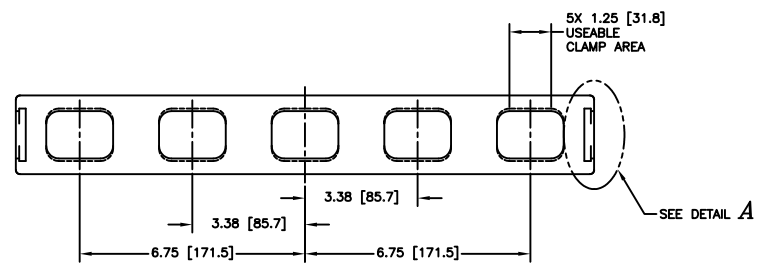

GATE (SEAL) SIDE

CARRIAGE SIDE

DETAIL A

12880 MOYA BLVD. RENO, NV 89506

OUTLINE DIMENSION DRAWING

DRAWING NUMBER	DRAWING TITLE	REVISION
971902HAK-B	GR 50 X 336, MESC, CLMP, AL, RS MODEL #88212-0213RXK	B