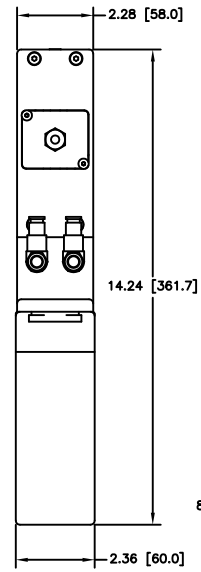

GATE (SEAL) SIDE

CARRIAGE SIDE

12880 MOYA BLVD. RENO, NV 89506

OUTLINE DIMENSION DRAWING

DRAWING NUMBER	DRAWING TITLE	REVISION
1306602HAJ-B	GR 50 X 336, MESC, BOLT, AL, RS MODEL #88212-0213RXJ	B