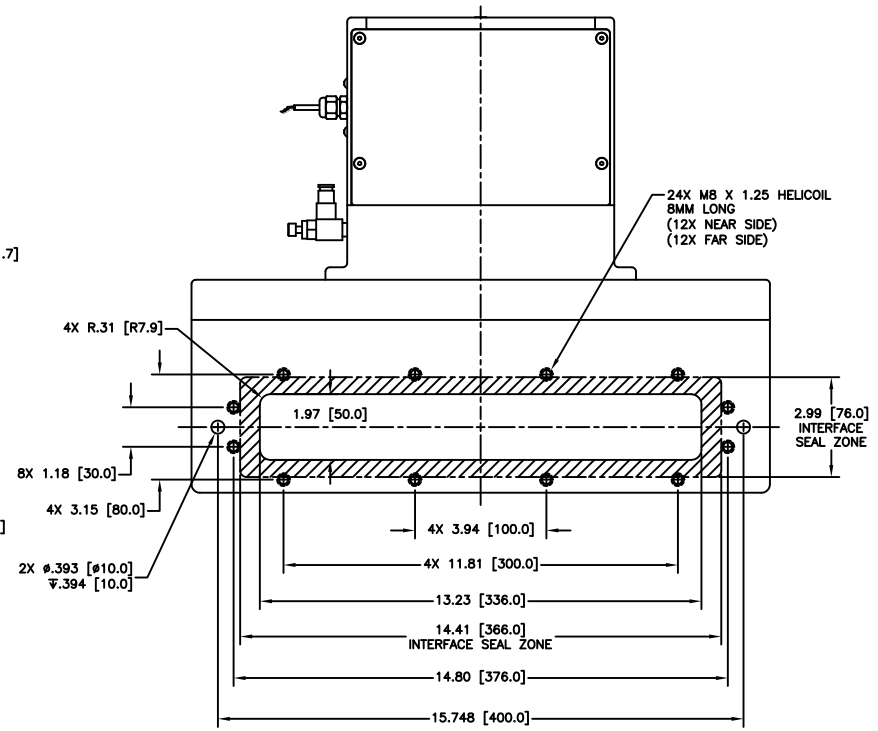

GATE (SEAL) SIDE

CARRIAGE SIDE

12880 MOYA BLVD. RENO, NV 89506

OUTLINE DIMENSION DRAWING

DRAWING NUMBER	DRAWING TITLE	REVISION
1306602HAJ-B	GR 50 X 336, MESC, BOLT, AL, RS MODEL #88212-0213RXJ	B