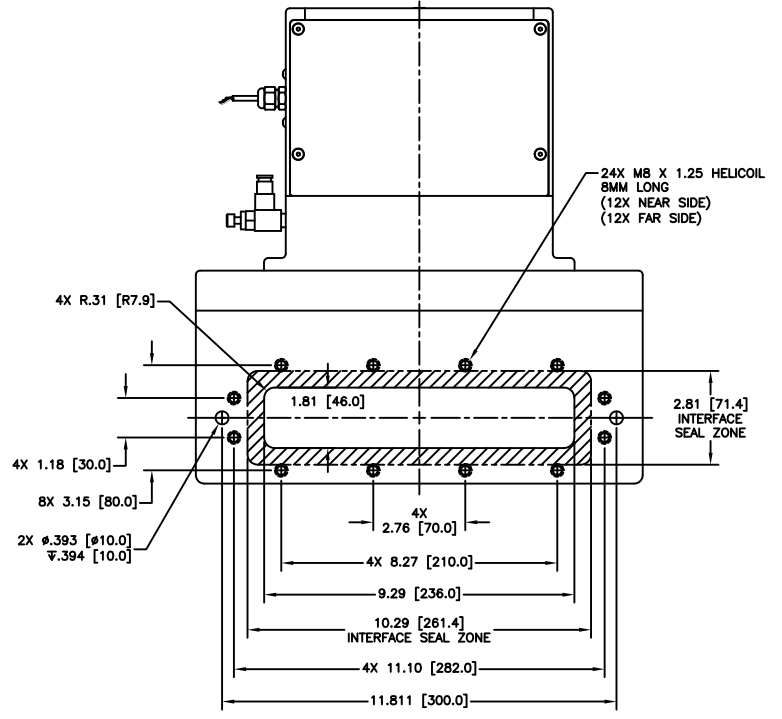

GATE (SEAL) SIDE

CARRIAGE SIDE

12880 MOYA BLVD. RENO, NV 89506

OUTLINE DIMENSION DRAWING

DRAWING NUMBER	DRAWING TITLE	REVISION
1306902HAJ-B	GR 46 X 236, MESC, BOLT, AL, RS MODEL #88212-0209RXJ	B