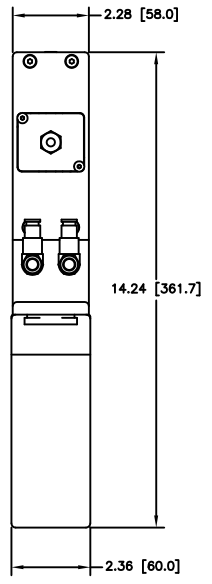

GATE (SEAL) SIDE

CARRIAGE SIDE

12880 MOYA BLVD. RENO, NV 89506

OUTLINE DIMENSION DRAWING

DRAWING NUMBER	DRAWING TITLE	REVISION
1306902HAJ-B	GR 46 X 236, MESC, BOLT, AL, RS MODEL #88212-0209RXJ	B