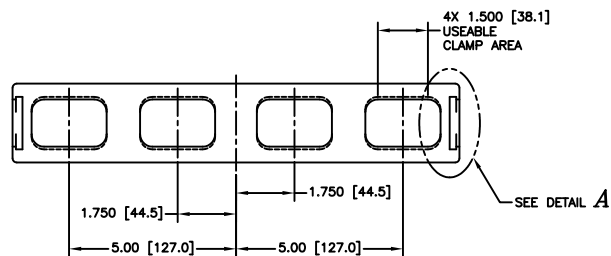

**GATE (SEAL) SIDE**

**CARRIAGE SIDE**

**DETAIL A**

12880 MOYA BLVD. RENO, NV 89506

**OUTLINE DIMENSION DRAWING**

DRAWING NUMBER  
**1307202HAK-B**

DRAWING TITLE  
GR 32 X 222, MESC, CLMP, AL, RS  
MODEL #88212-0109RKX