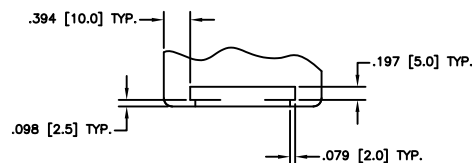

**GATE (SEAL) SIDE**

**CARRIAGE SIDE**

**DETAIL A**

12880 MOYA BLVD. RENO, NV 89506

**OUTLINE DIMENSION DRAWING**

DRAWING NUMBER  
**1307202HAK-B**

DRAWING TITLE  
GR 32 X 222, MESC, CLMP, AL, RS  
MODEL #88212-0109RKX