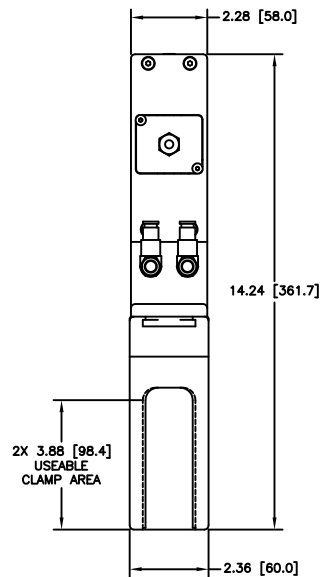

**GATE (SEAL) SIDE**

**CARRIAGE SIDE**

**DETAIL A**

12880 MOYA BLVD. RENO, NV 89506

**OUTLINE DIMENSION DRAWING**

DRAWING NUMBER  
**1307202HAK-B**

DRAWING TITLE  
GR 32 X 222, MESC, CLMP, AL, RS  
MODEL #88212-0109RKX

REVISION  
**B**