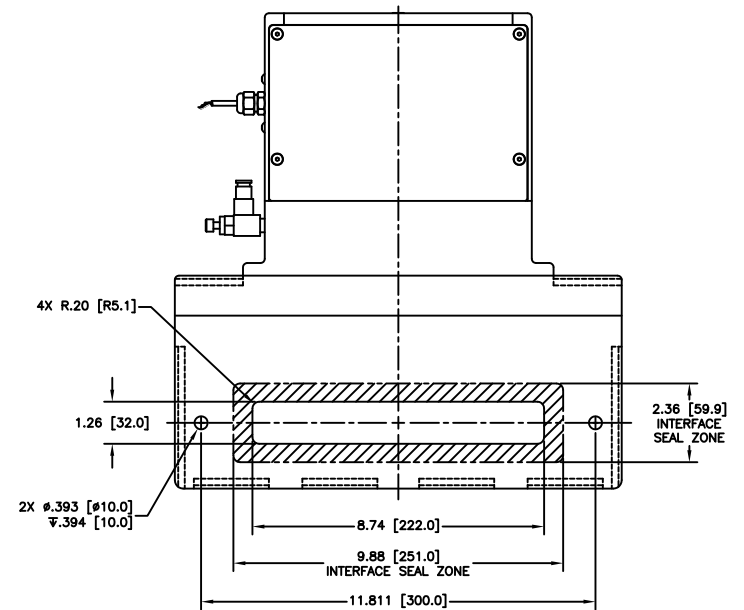

**GATE (SEAL) SIDE**

**CARRIAGE SIDE**

**DETAIL A**

12880 MOYA BLVD. RENO, NV 89506

**OUTLINE DIMENSION DRAWING**

DRAWING NUMBER  
**1307202HAK-B**

DRAWING TITLE  
GR 32 X 222, MESC, CLMP, AL, RS  
MODEL #88212-0109RKX

REVISION  
**B**