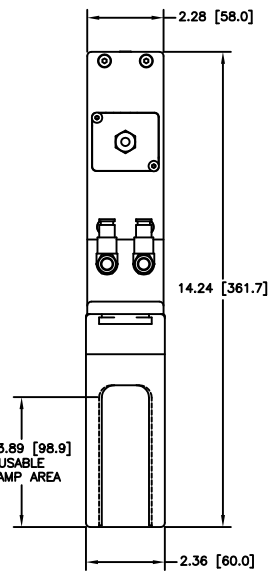

GATE (SEAL) SIDE

CARRIAGE SIDE

DETAIL A

12880 MOYA BLVD. RENO, NV 89506

OUTLINE DIMENSION DRAWING

DRAWING NUMBER	DRAWING TITLE	REVISION
1307602HAK-B	GR 32 X 332, MESC, CLMP, AL, RS MODEL #88212-0113RXK	B