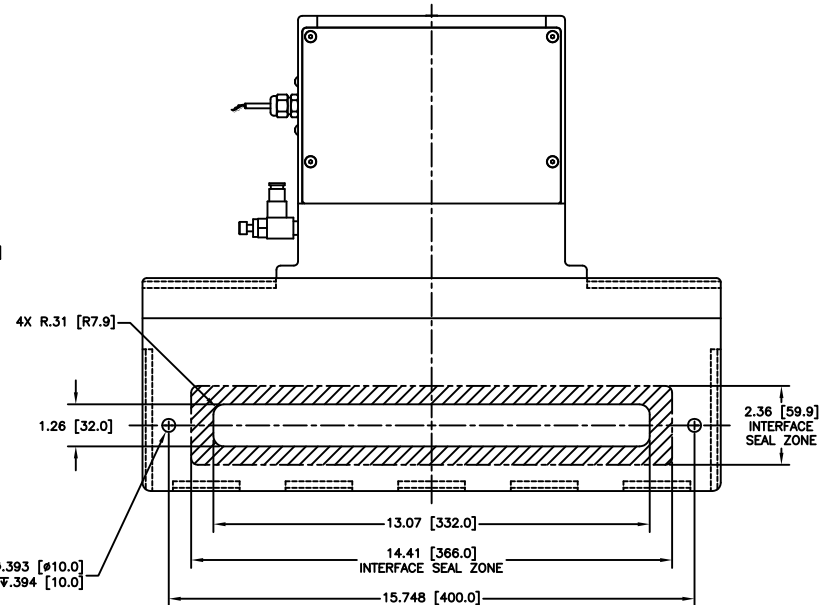

GATE (SEAL) SIDE

CARRIAGE SIDE

DETAIL A

12880 MOYA BLVD. RENO, NV 89506

OUTLINE DIMENSION DRAWING

DRAWING NUMBER	DRAWING TITLE	REVISION
1307602HAK-B	GR 32 X 332, MESC, CLMP, AL, RS MODEL #88212-0113RXK	B