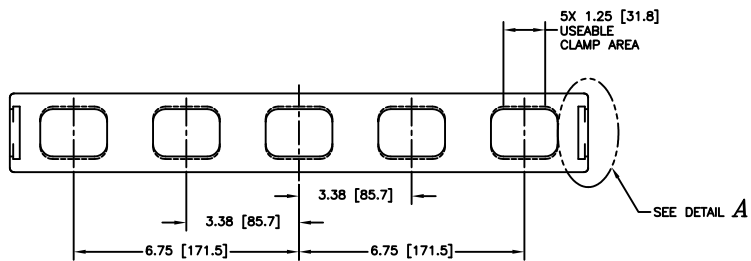

GATE (SEAL) SIDE

CARRIAGE SIDE

DETAIL A

12880 MOYA BLVD. RENO, NV 89506

OUTLINE DIMENSION DRAWING

DRAWING NUMBER	DRAWING TITLE	REVISION
1307602HAK-B	GR 32 X 332, MESC, CLMP, AL, RS MODEL #88212-0113RXK	B