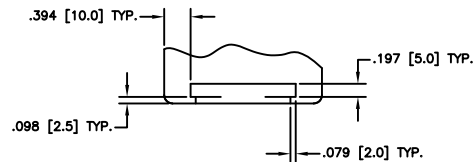

GATE (SEAL) SIDE

CARRIAGE SIDE

DETAIL A

12880 MOYA BLVD. RENO, NV 89506

OUTLINE DIMENSION DRAWING

DRAWING NUMBER	DRAWING TITLE	REVISION
1307602HAK-B	GR 32 X 332, MESC, CLMP, AL, RS MODEL #88212-0113RXK	B