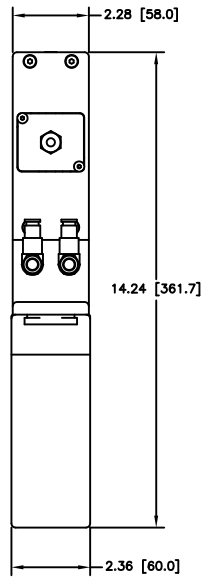

GATE (SEAL) SIDE

CARRIAGE SIDE

12880 MOYA BLVD. RENO, NV 89506

OUTLINE DIMENSION DRAWING

DRAWING NUMBER	DRAWING TITLE	REVISION
1307302HAJ-B	GR 32 X 222, MESC, BOLT, AL, RS MODEL #88212-0109RXJ	B