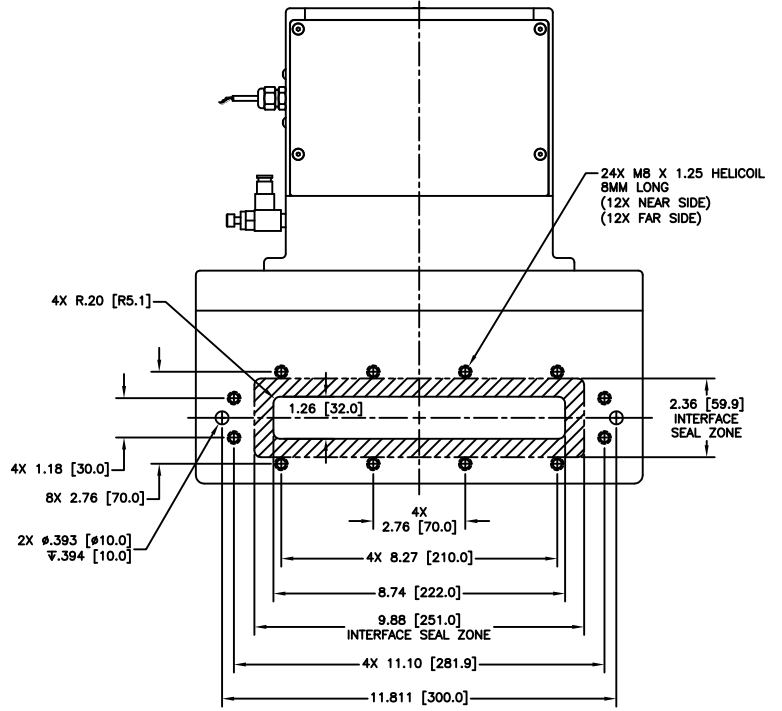

GATE (SEAL) SIDE

CARRIAGE SIDE

12880 MOYA BLVD. RENO, NV 89506

OUTLINE DIMENSION DRAWING

DRAWING NUMBER	DRAWING TITLE	REVISION
1307302HAJ-B	GR 32 X 222, MESC, BOLT, AL, RS MODEL #88212-0109RXJ	B