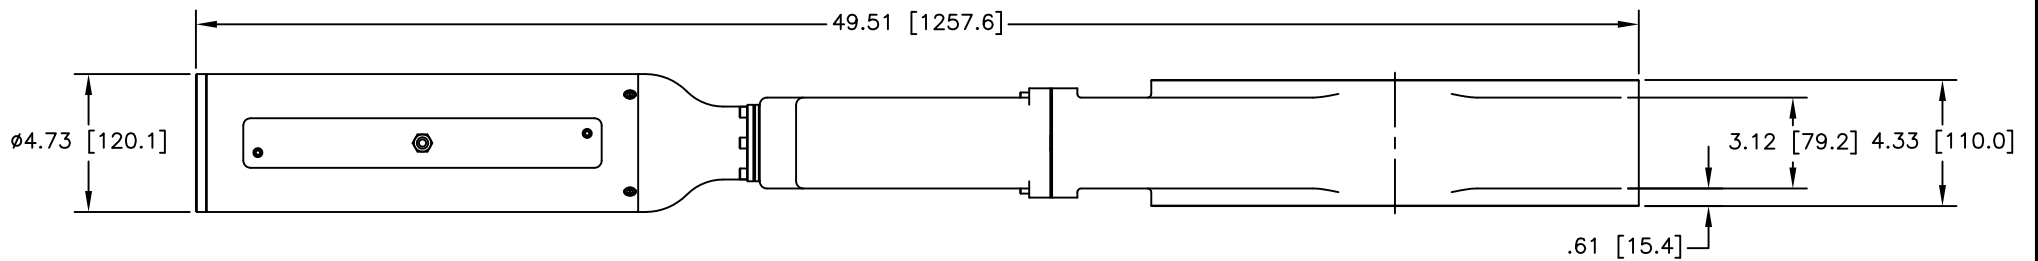

2X FLG ISO NW300
 G 12.0" BOLTED
 12X M12 X 1.75 HELICOIL
 18MM LONG
 EQUALLY SPACED ON A
 $\phi 15.551$ [395.0] B.C.

GATE (SEAL) SIDE

12880 MOYA BLVD., RENO, NV 89506

OUTLINE DIMENSION DRAWING

DRAWING NUMBER	DRAWING TITLE	REVISION
13128-2AV	G 12.0" ALUM RSTD/PNU/ISO BOLT MODEL #81212-1203R	A