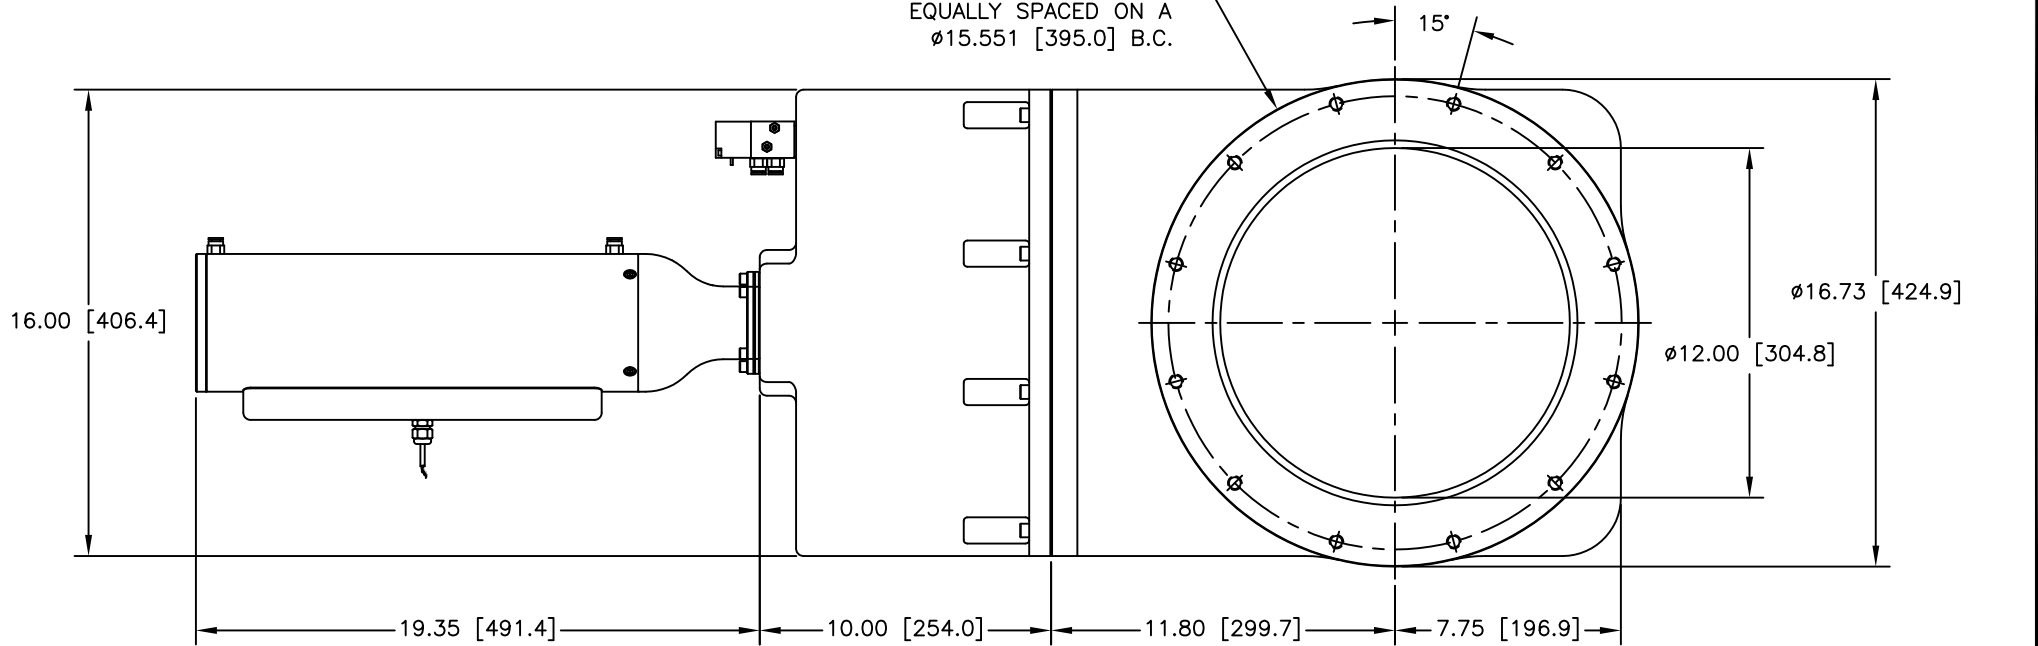

2X FLG ISO NW300
 G 12.0" BOLTED
 12X M12 X 1.75 HELICOIL
 18MM LONG
 EQUALLY SPACED ON A
 $\phi 15.551$ [395.0] B.C.

GATE (SEAL) SIDE

12880 MOYA BLVD., RENO, NV 89506

OUTLINE DIMENSION DRAWING

DRAWING NUMBER	DRAWING TITLE	REVISION
13128-2AV	G 12.0" ALUM RSTD/PNU/ISO BOLT MODEL #81212-1203R	A