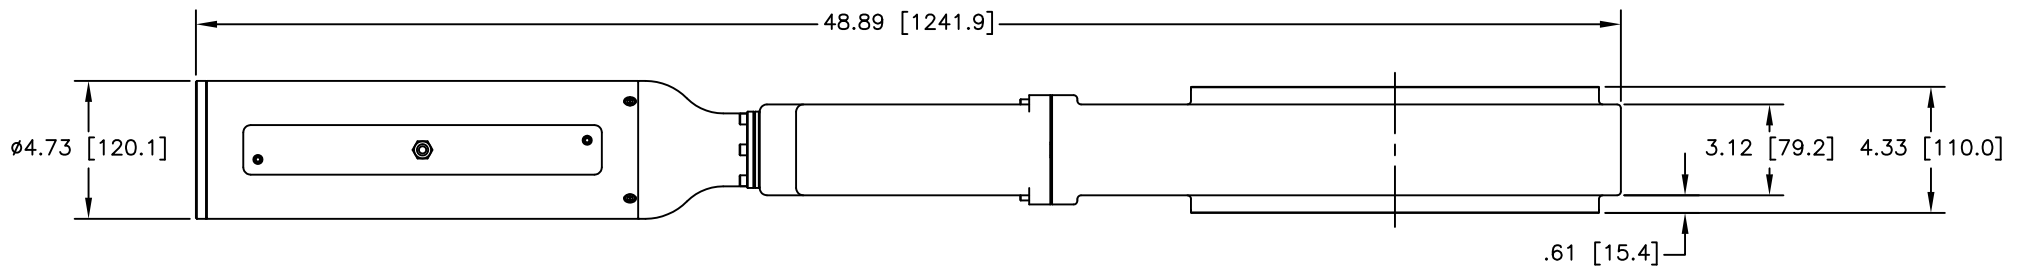

2X FLG CFF 14.0 X 12.0
 30X 3/8-24 UNF HELICOIL
 .750 LONG
 EQUALLY SPACED ON A
 Ø12.810 [325.37] B.C.

GATE (SEAL) SIDE

12880 MOYA BLVD., RENO, NV 89506

OUTLINE DIMENSION DRAWING

DRAWING NUMBER	DRAWING TITLE	REVISION
13128-2AX	G 12.0" ALUM RSTD/PNU/CFF MODEL #81212-1200R	A