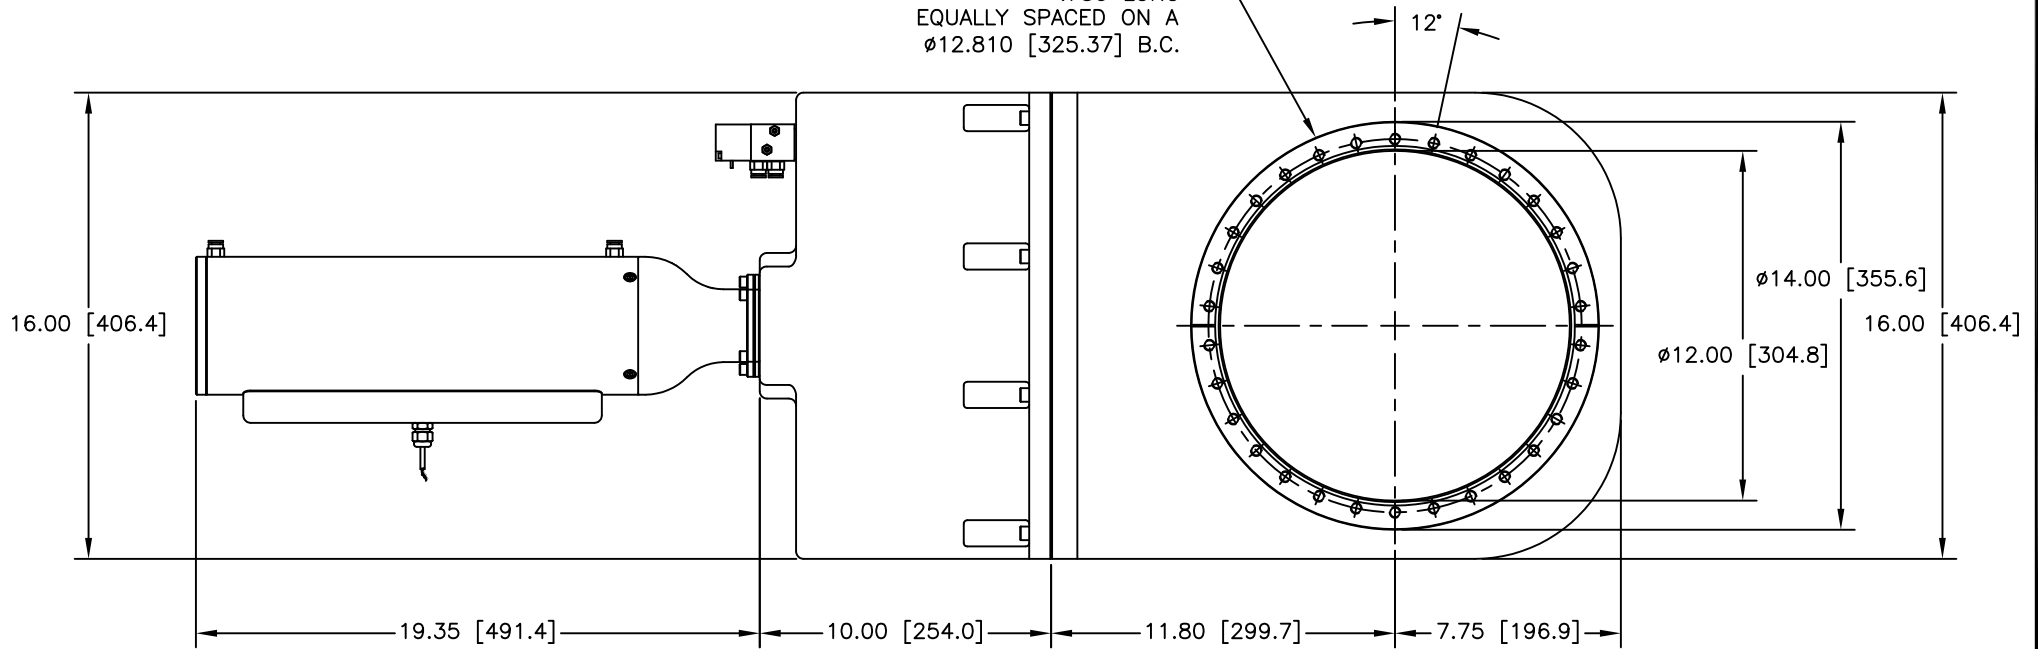

2X FLG CFF 14.0 X 12.0
 30X 3/8-24 UNF HELICOIL
 .750 LONG
 EQUALLY SPACED ON A
 Ø12.810 [325.37] B.C.

GATE (SEAL) SIDE

12880 MOYA BLVD., RENO, NV 89506

OUTLINE DIMENSION DRAWING

DRAWING NUMBER	DRAWING TITLE	REVISION
13128-2AX	G 12.0" ALUM RSTD/PNU/CFF MODEL #81212-1200R	A