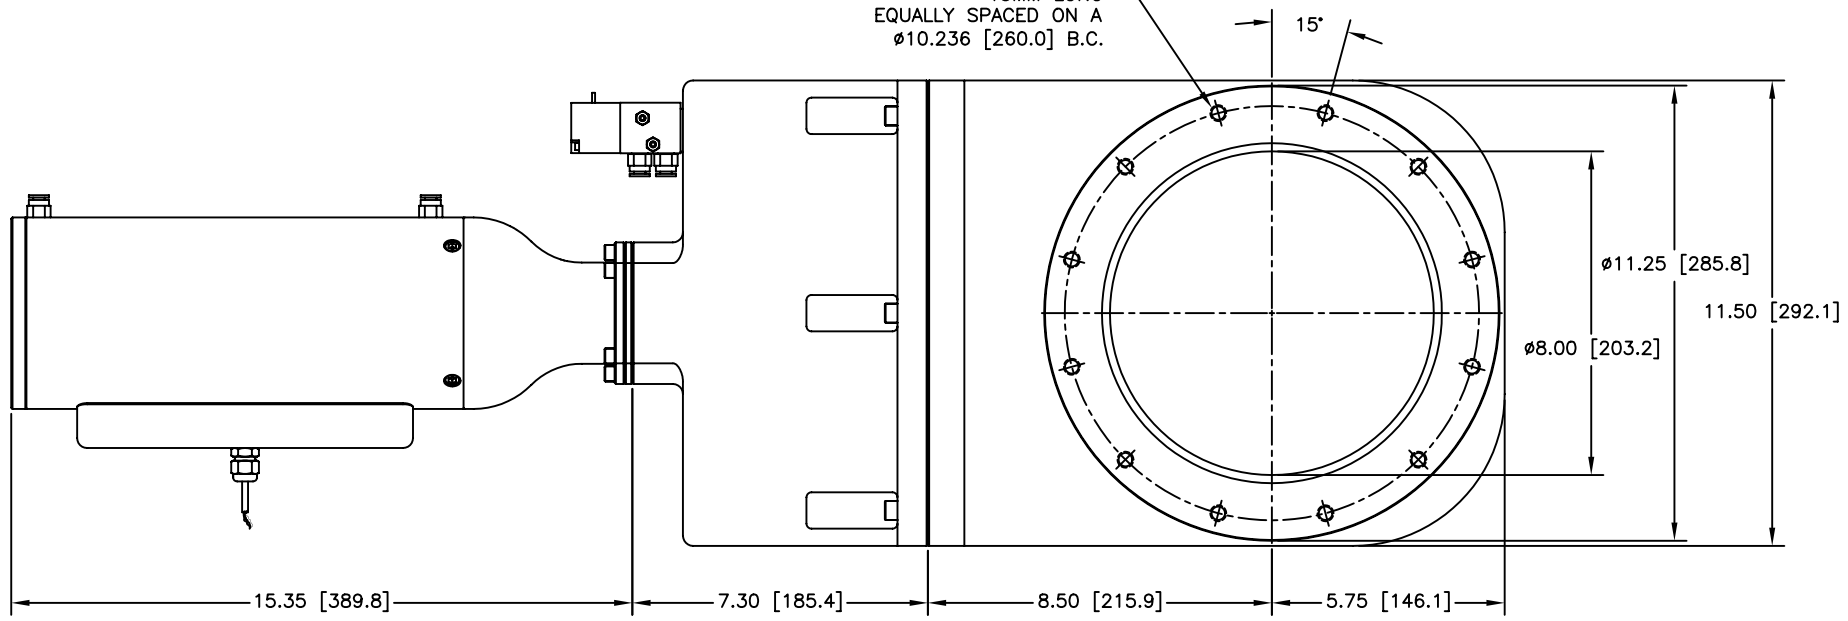

2X FLG ISO NW200
 G 8.0" BOLTED
 12X M10 X 1.5 HELICOIL
 15MM LONG
 EQUALLY SPACED ON A
 ϕ 10.236 [260.0] B.C.

GATE (SEAL) SIDE

12880 MOYA BLVD., RENO, NV 89506

OUTLINE DIMENSION DRAWING

DRAWING NUMBER	DRAWING TITLE	REVISION
13135-2AV	G 8.0" ALUM/RSTD/PNU/ISO BOLTED MODEL #81212-0803R	A