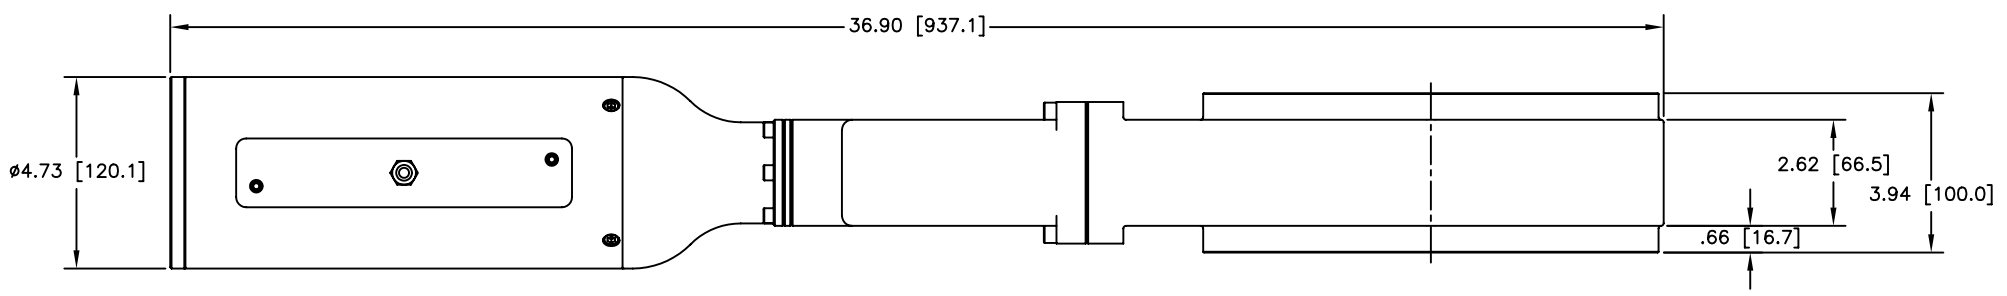

2X FLG ISO NW200
 G 8.0" BOLTED
 12X M10 X 1.5 HELICOIL
 15MM LONG
 EQUALLY SPACED ON A
 ϕ 10.236 [260.0] B.C.

GATE (SEAL) SIDE

12880 MOYA BLVD., RENO, NV 89506

OUTLINE DIMENSION DRAWING

DRAWING NUMBER	DRAWING TITLE	REVISION
13135-2AV	G 8.0" ALUM/RSTD/PNU/ISO BOLTED MODEL #81212-0803R	A