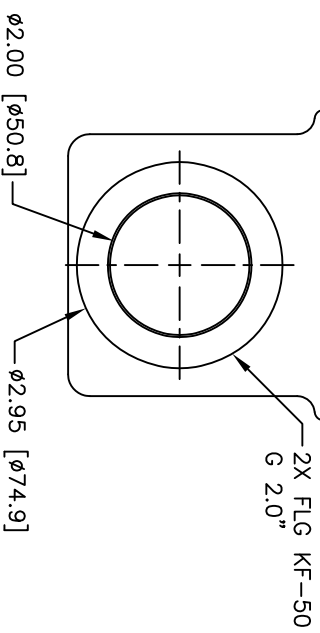

CARRIAGE SIDE

GATE (SEAL) SIDE

OUTLINE DIMENSION DRAWING

DRAWING NUMBER
13105-3AT

DRAWING TITLE
G 2.0" ALUM/RSTD/MAN/KF-50
MODEL #81110-0203

REVISION
A

12880 MOYA BLVD., RENO, NV 89506