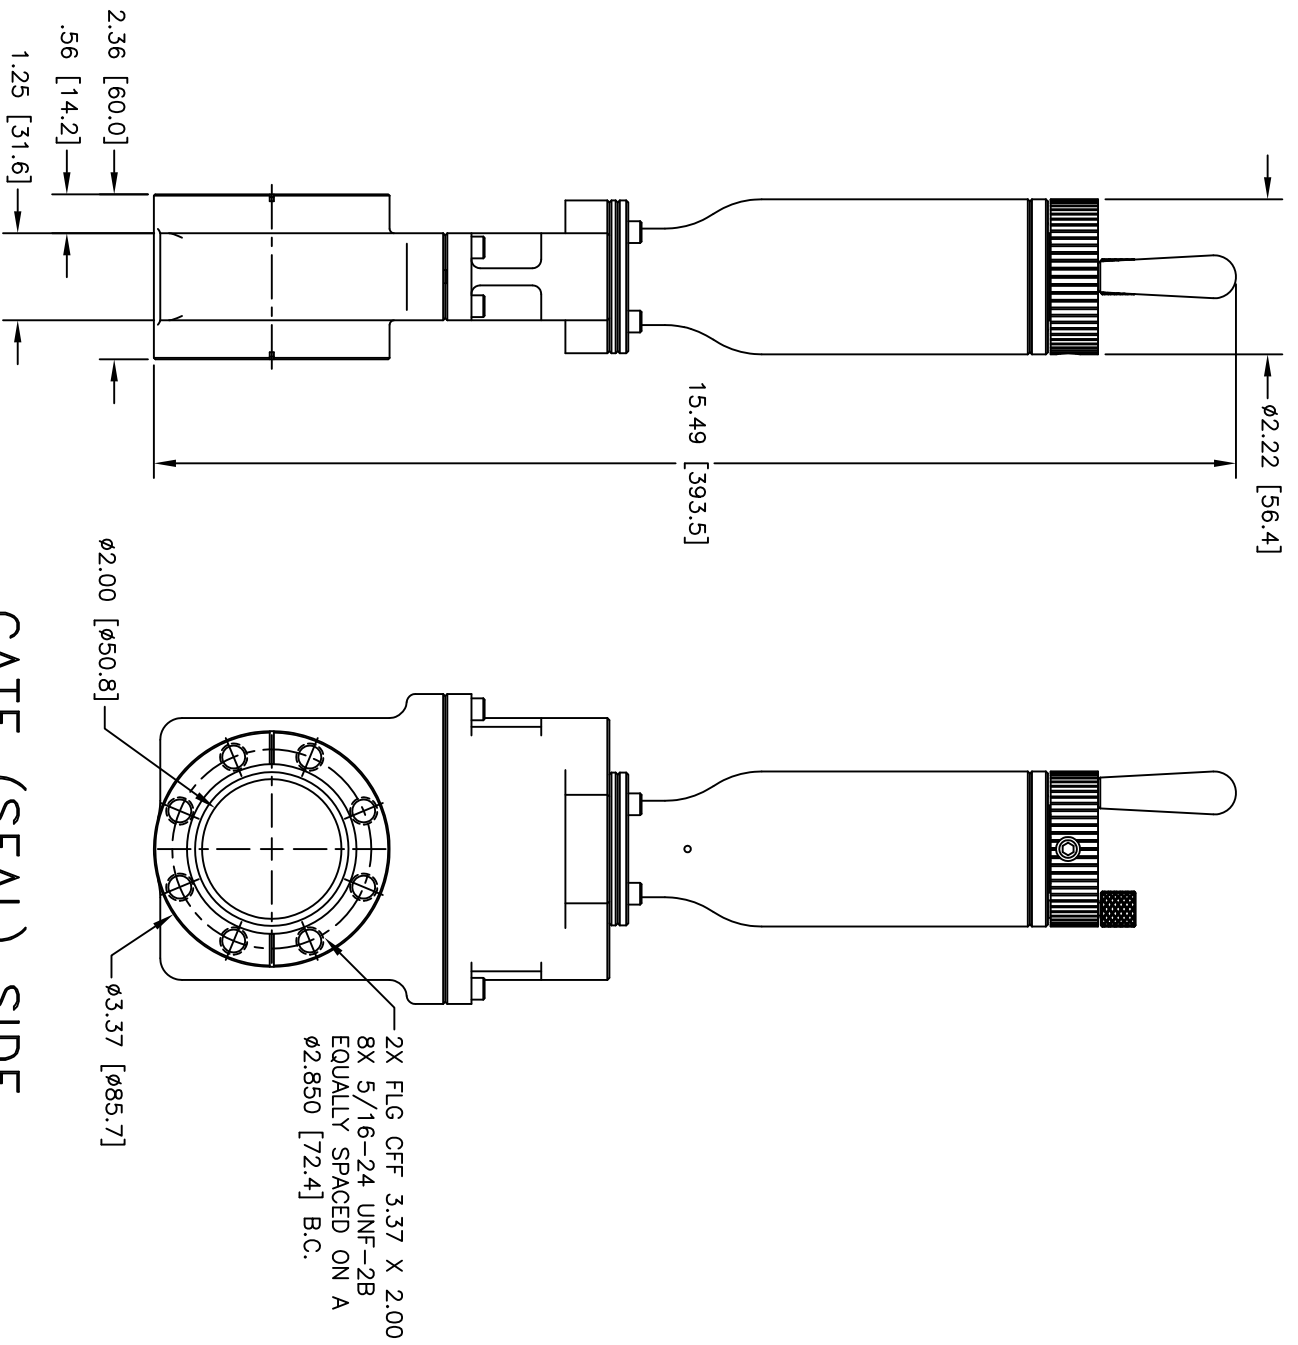

CARRIAGE SIDE

GATE (SEAL) SIDE

OUTLINE DIMENSION DRAWING

DRAWING NUMBER

13105-3AX

DRAWING TITLE

G 2.0" ALUM./RSTD/MAN/CFF
MODEL #81110-0200

REVISION