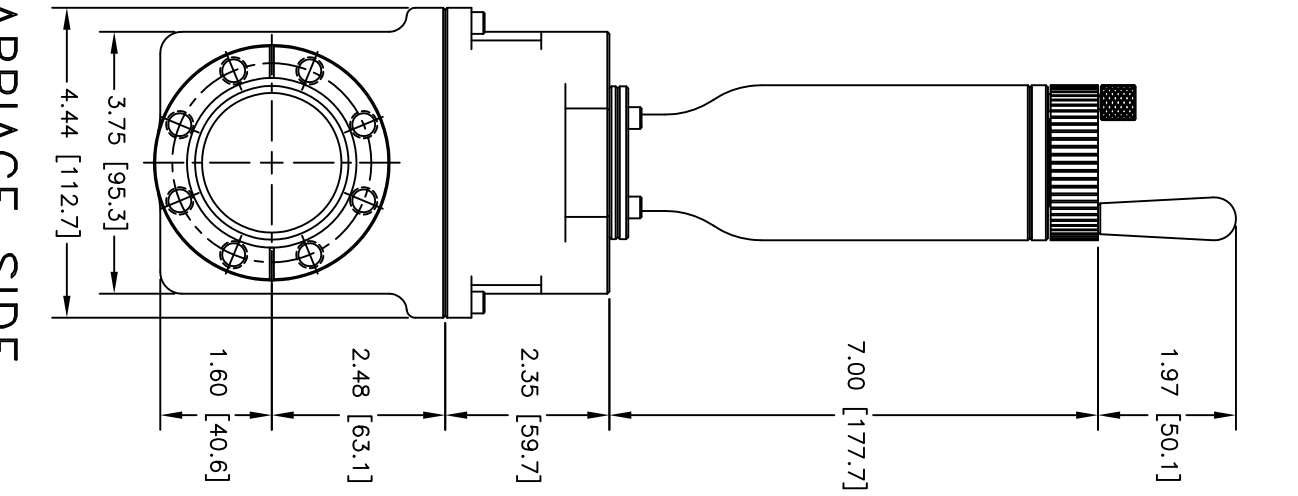

CARRIAGE SIDE

GATE (SEAL) SIDE

OUTLINE DIMENSION DRAWING

DRAWING NUMBER

13105-3AX

DRAWING TITLE

G 2.0" ALUM./RSTD/MAN/CFF
MODEL #81110-0200

REVISION