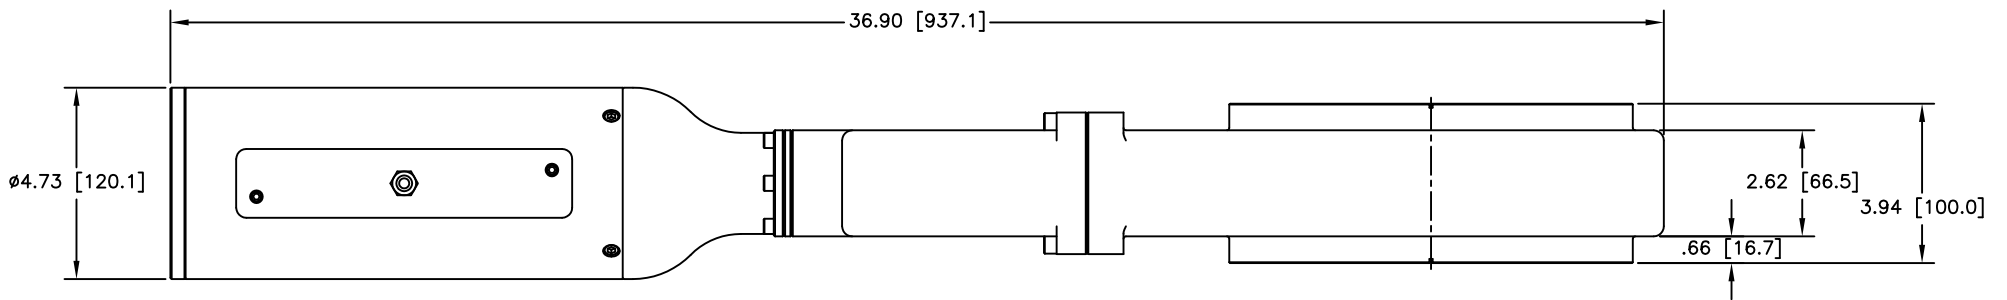

2X FLG CFF 10.0 X 8.0
 24X 5/16-24 UNF HELICOIL
 .625 LONG
 EQUALLY SPACED ON A
 ϕ 9.128 [231.8] B.C.

GATE (SEAL) SIDE

12880 MOYA BLVD., RENO, NV 89506

OUTLINE DIMENSION DRAWING

DRAWING NUMBER	DRAWING TITLE	REVISION
13135-2AX	G 8.0" ALUM/RSTD/PNU/CFF MODEL #81212-0800R	A