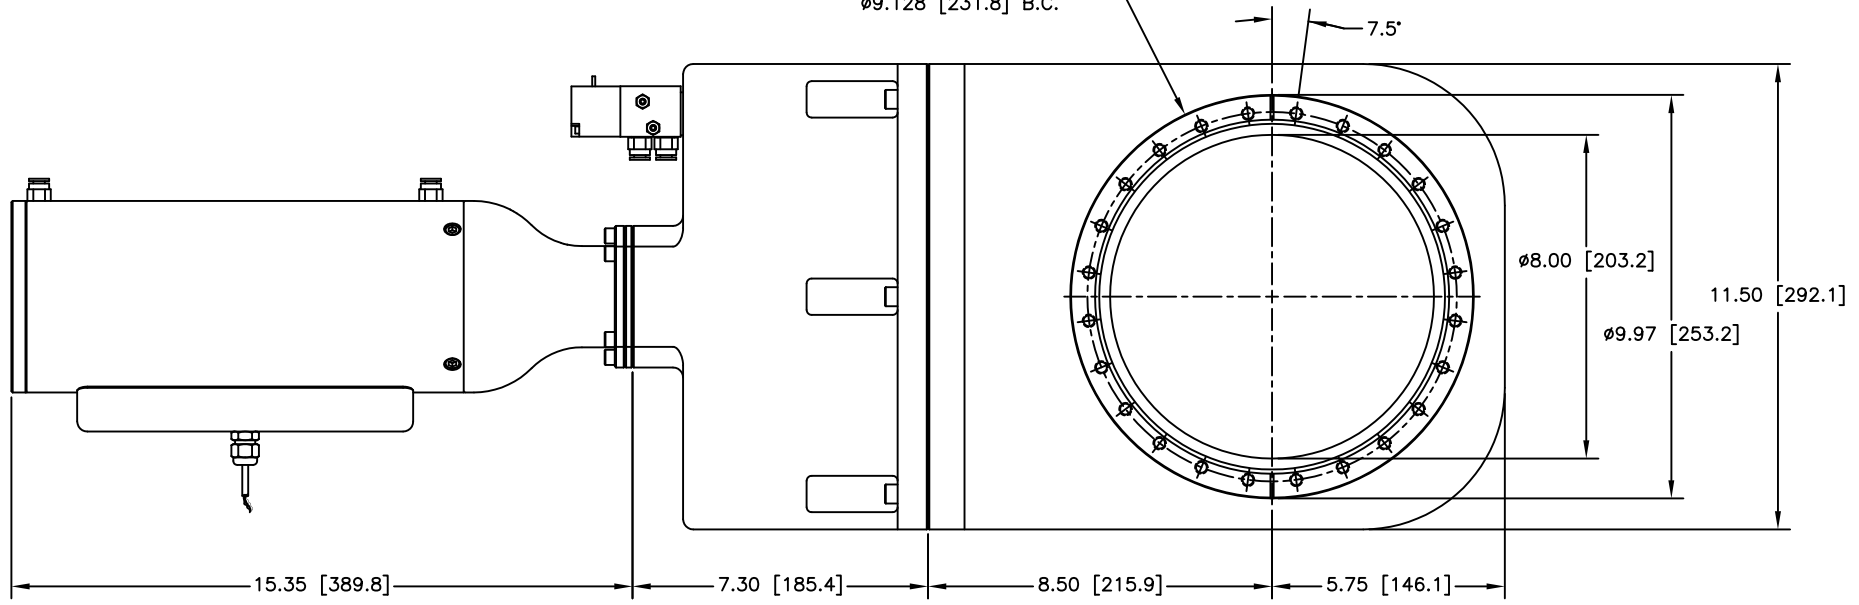

2X FLG CFF 10.0 X 8.0
 24X 5/16-24 UNF HELICOIL
 .625 LONG
 EQUALLY SPACED ON A
 ϕ 9.128 [231.8] B.C.

GATE (SEAL) SIDE

12880 MOYA BLVD., RENO, NV 89506

OUTLINE DIMENSION DRAWING

DRAWING NUMBER	DRAWING TITLE	REVISION
13135-2AX	G 8.0" ALUM/RSTD/PNU/CFF MODEL #81212-0800R	A