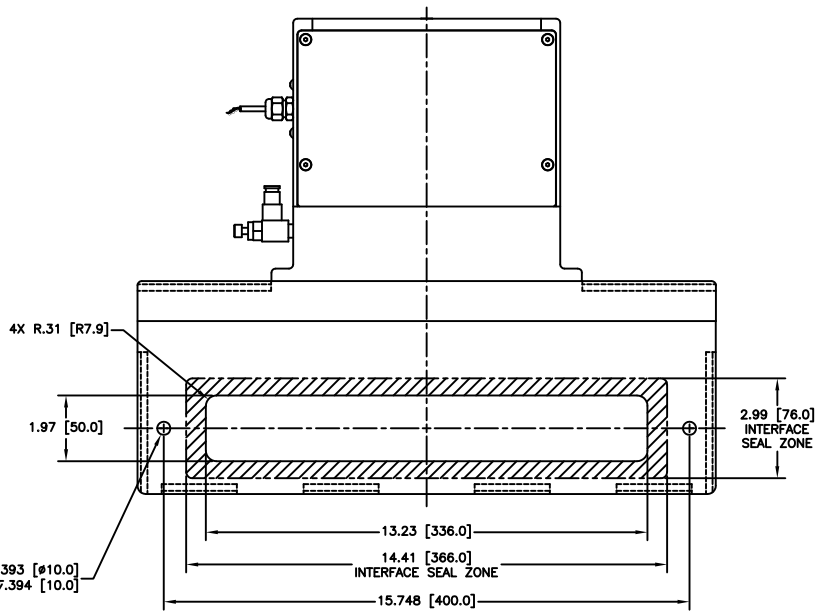

GATE (SEAL) SIDE

CARRIAGE SIDE

DETAIL A

12880 MOYA BLVD. RENO, NV 89506

OUTLINE DIMENSION DRAWING

DRAWING NUMBER	DRAWING TITLE	REVISION
971802HSK-B	GR 50 X 336, MESC CLMP, SST, RS MODEL #28212-0213RXK	B