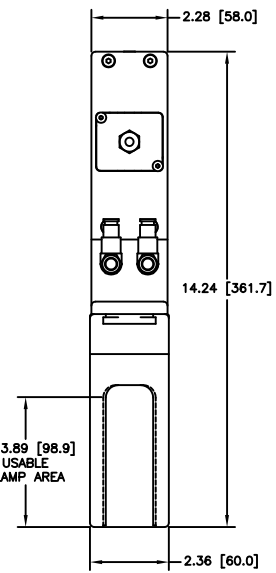

GATE (SEAL) SIDE

CARRIAGE SIDE

DETAIL A

12880 MOYA BLVD. RENO, NV 89506

OUTLINE DIMENSION DRAWING

DRAWING NUMBER	DRAWING TITLE	REVISION
971802HSK-B	GR 50 X 336, MESC CLMP, SST, RS MODEL #28212-0213RXK	B