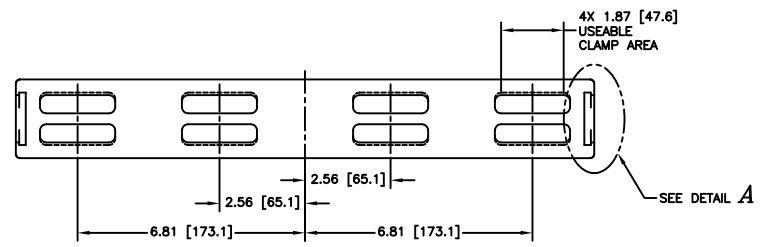

GATE (SEAL) SIDE

CARRIAGE SIDE

DETAIL A

12880 MOYA BLVD. RENO, NV 89506

OUTLINE DIMENSION DRAWING

DRAWING NUMBER	DRAWING TITLE	REVISION
971802HSK-B	GR 50 X 336, MESC CLMP, SST, RS MODEL #28212-0213RXK	B