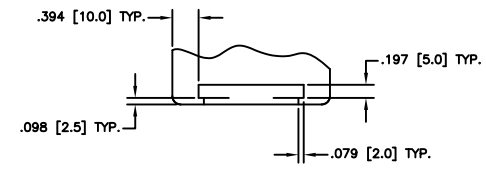

GATE (SEAL) SIDE

CARRIAGE SIDE

DETAIL A

12880 MOYA BLVD. RENO, NV 89506

OUTLINE DIMENSION DRAWING

DRAWING NUMBER	DRAWING TITLE	REVISION
971802HSK-B	GR 50 X 336, MESC CLMP, SST, RS MODEL #28212-0213RXK	B