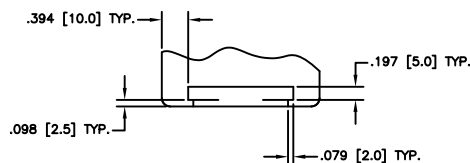

GATE (SEAL) SIDE

CARRIAGE SIDE

DETAIL A

12880 MOYA BLVD. RENO, NV 89506

OUTLINE DIMENSION DRAWING

DRAWING NUMBER
935802HSK-B

DRAWING TITLE
GR 46 X 236, MESC CLMP, SST, RS
MODEL #28212-0209RXX

REVISION
B