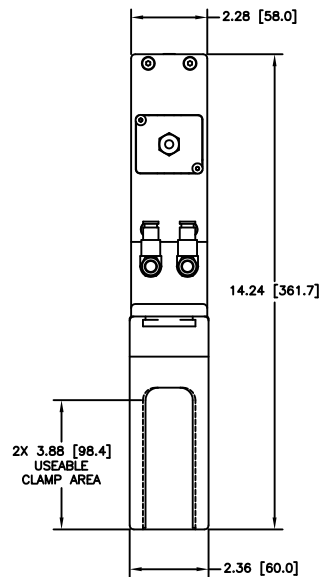

GATE (SEAL) SIDE

CARRIAGE SIDE

DETAIL A

12880 MOYA BLVD. RENO, NV 89506

OUTLINE DIMENSION DRAWING

DRAWING NUMBER
935802HSK-B

DRAWING TITLE
GR 46 X 236, MESC CLMP, SST, RS
MODEL #28212-0209RXX

REVISION
B