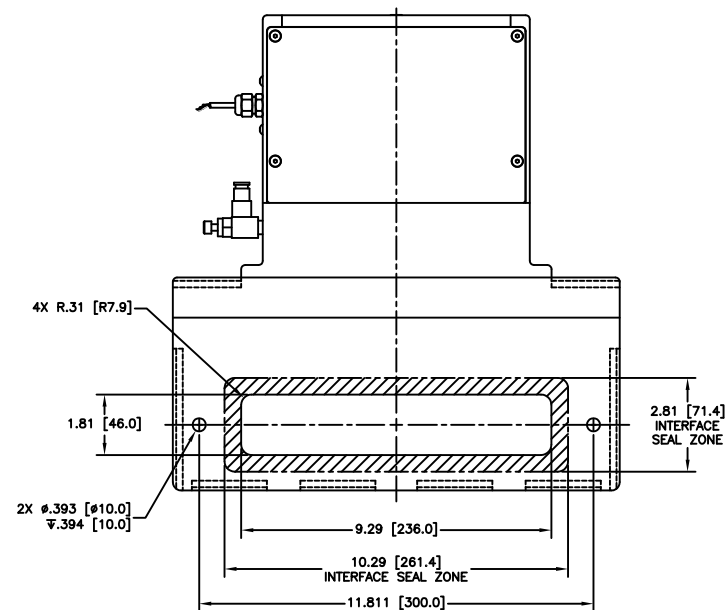

GATE (SEAL) SIDE

CARRIAGE SIDE

DETAIL A

12880 MOYA BLVD. RENO, NV 89506

OUTLINE DIMENSION DRAWING

DRAWING NUMBER
935802HSK-B

DRAWING TITLE
GR 46 X 236, MESC CLMP, SST, RS
MODEL #28212-0209RXX

REVISION
B