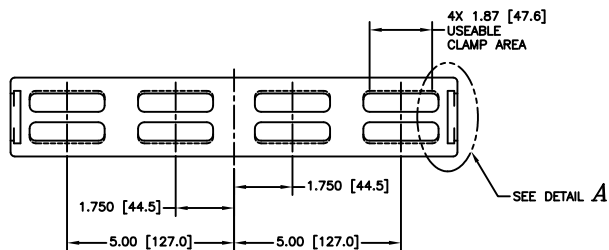

GATE (SEAL) SIDE

CARRIAGE SIDE

DETAIL A

12880 MOYA BLVD. RENO, NV 89506

OUTLINE DIMENSION DRAWING

DRAWING NUMBER
935802HSK-B

DRAWING TITLE
GR 46 X 236, MESC CLMP, SST, RS
MODEL #28212-0209RXX

REVISION
B