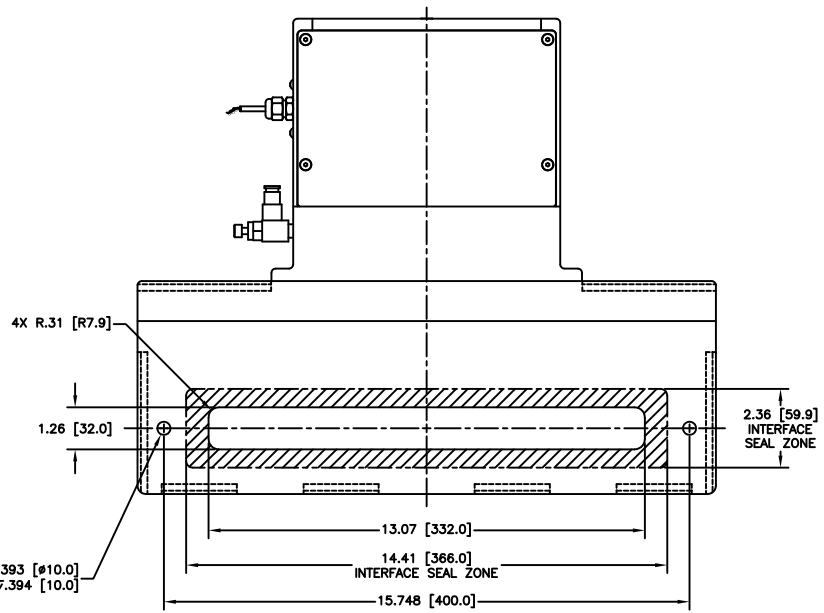

GATE (SEAL) SIDE

CARRIAGE SIDE

DETAIL A

12880 MOYA BLVD. RENO, NV 89506

OUTLINE DIMENSION DRAWING

| | | |
|----------------|--|----------|
| DRAWING NUMBER | DRAWING TITLE | REVISION |
| 1307402HSK-B | GR 32 X 332, MESC, CLMP, SST, RS MODEL #28212-0113RXK | B |