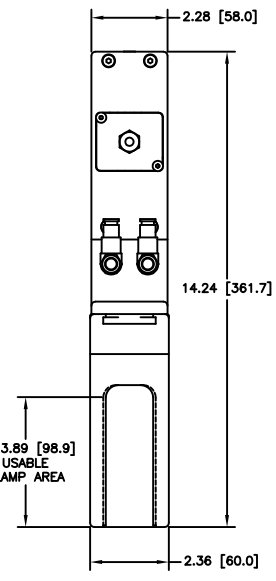

GATE (SEAL) SIDE

CARRIAGE SIDE

DETAIL A

12880 MOYA BLVD. RENO, NV 89506

OUTLINE DIMENSION DRAWING

| | | |
|----------------|--|----------|
| DRAWING NUMBER | DRAWING TITLE | REVISION |
| 1307402HSK-B | GR 32 X 332, MESC, CLMP, SST, RS MODEL #28212-0113RXK | B |