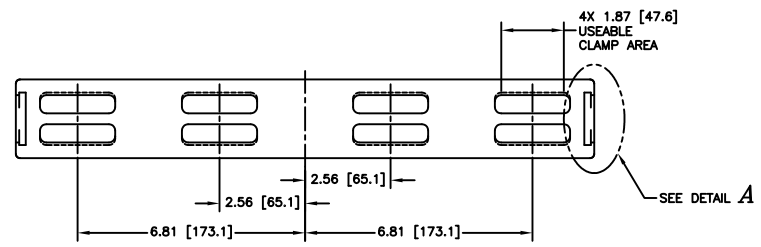

GATE (SEAL) SIDE

CARRIAGE SIDE

DETAIL A

12880 MOYA BLVD. RENO, NV 89506

OUTLINE DIMENSION DRAWING

| | | |
|----------------|--|----------|
| DRAWING NUMBER | DRAWING TITLE | REVISION |
| 1307402HSK-B | GR 32 X 332, MESC, CLMP, SST, RS MODEL #28212-0113RXK | B |