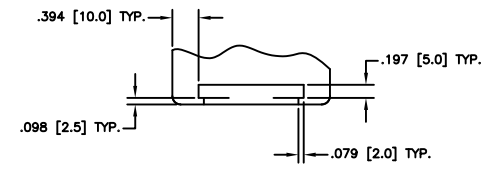

GATE (SEAL) SIDE

CARRIAGE SIDE

DETAIL A

12880 MOYA BLVD. RENO, NV 89506

OUTLINE DIMENSION DRAWING

| | | |
|----------------|--|----------|
| DRAWING NUMBER | DRAWING TITLE | REVISION |
| 1307402HSK-B | GR 32 X 332, MESC, CLMP, SST, RS MODEL #28212-0113RXK | B |