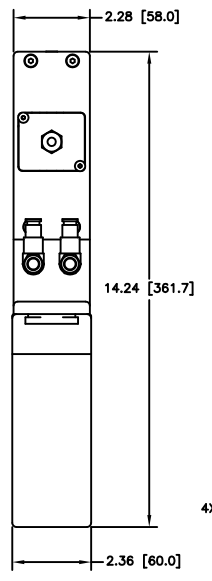

GATE (SEAL) SIDE

CARRIAGE SIDE

12880 MOYA BLVD. RENO, NV 89506

OUTLINE DIMENSION DRAWING

DRAWING NUMBER	DRAWING TITLE	REVISION
1307502HSJ-B	GR 32 X 332, MESC, BOLT, SST, RS MODEL #28212-0113RXJ	B