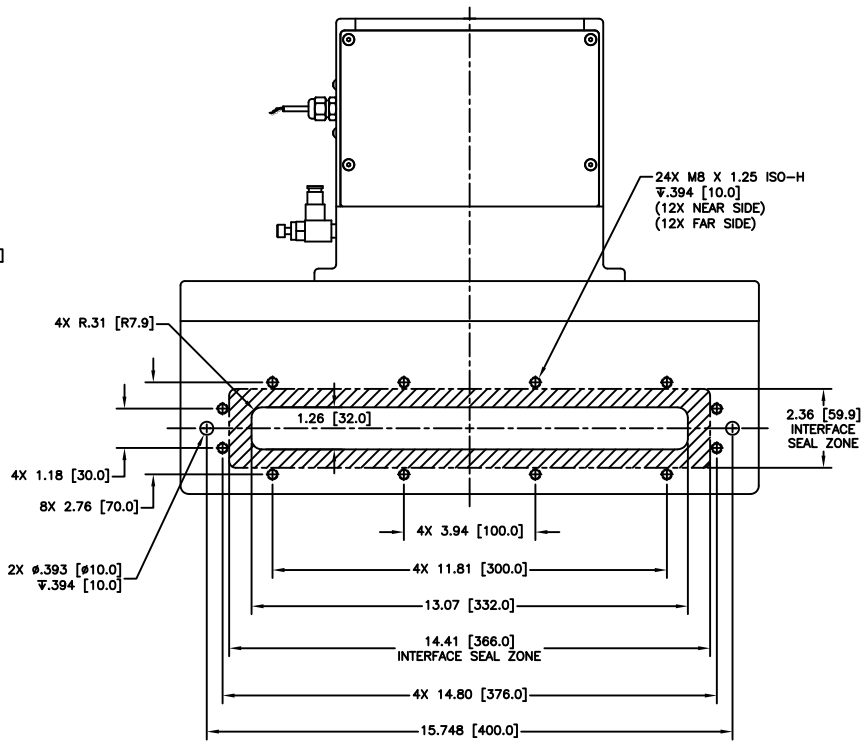

GATE (SEAL) SIDE

CARRIAGE SIDE

12880 MOYA BLVD. RENO, NV 89506

OUTLINE DIMENSION DRAWING

DRAWING NUMBER	DRAWING TITLE	REVISION
1307502HSJ-B	GR 32 X 332, MESC, BOLT, SST, RS MODEL #28212-0113RXJ	B