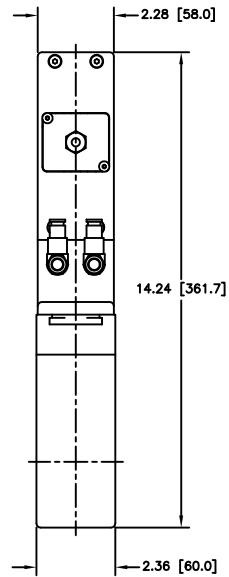

GATE (SEAL) SIDE

CARRIAGE SIDE

12880 MOYA BLVD. RENO, NV 89506

OUTLINE DIMENSION DRAWING

DRAWING NUMBER
1307102HSJ-B

DRAWING TITLE
GR 32 X 222, MESC BOLT, SST RS
MODEL #28212-0109RXJ

REVISION
B