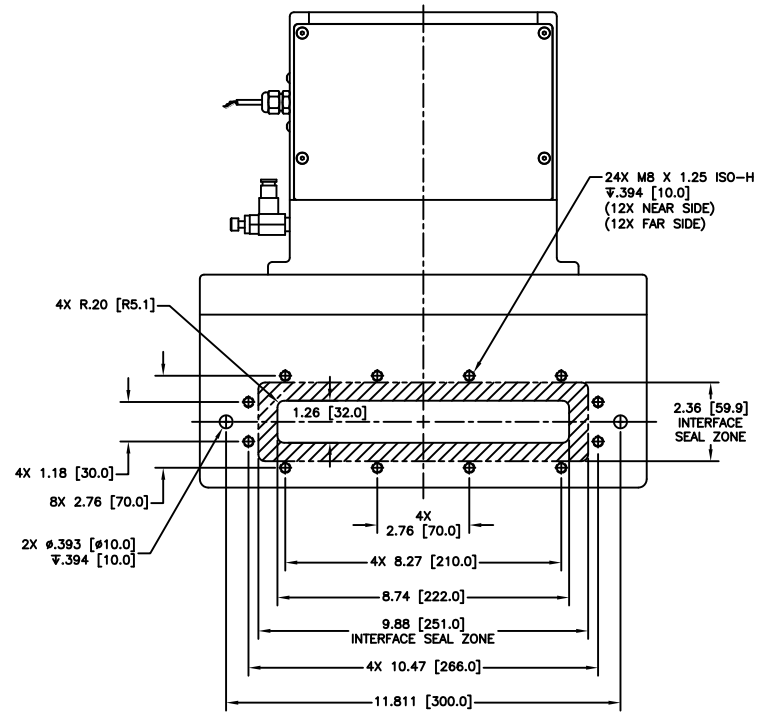

GATE (SEAL) SIDE

CARRIAGE SIDE

12880 MOYA BLVD. RENO, NV 89506

OUTLINE DIMENSION DRAWING

DRAWING NUMBER
1307102HSJ-B

DRAWING TITLE
GR 32 X 222, MESC BOLT, SST RS
MODEL #28212-0109RXJ

REVISION
B