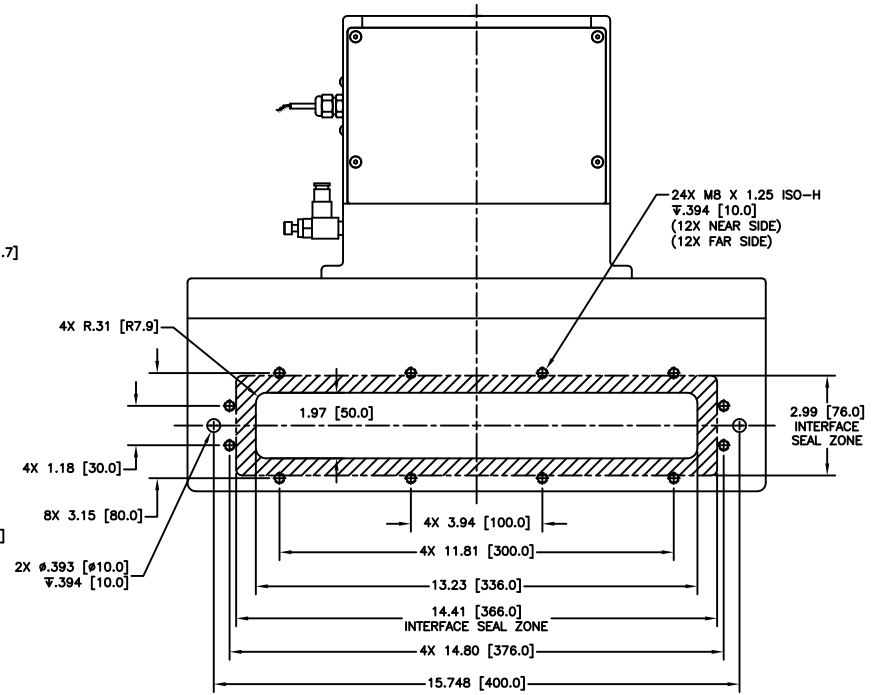

GATE (SEAL) SIDE

CARRIAGE SIDE

12880 MOYA BLVD. RENO, NV 89506

OUTLINE DIMENSION DRAWING

DRAWING NUMBER
1306502HSJ-B

DRAWING TITLE
GR 50 X 336, MESC BOLT, SST, RS
MODEL #28212-0213RXJ

REVISION
B