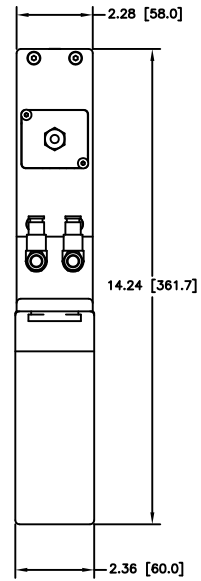

GATE (SEAL) SIDE

CARRIAGE SIDE

12880 MOYA BLVD. RENO, NV 89506

OUTLINE DIMENSION DRAWING

DRAWING NUMBER
1306502HSJ-B

DRAWING TITLE
GR 50 X 336, MESC BOLT, SST, RS
MODEL #28212-0213RXJ

REVISION
B