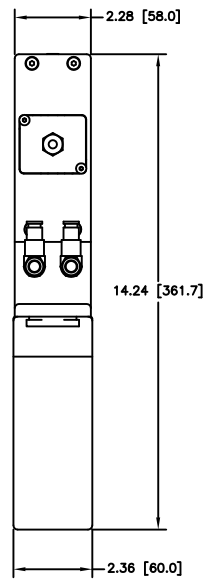

GATE (SEAL) SIDE

CARRIAGE SIDE

12880 MOYA BLVD. RENO, NV 89506

OUTLINE DIMENSION DRAWING

DRAWING NUMBER
1306802HSJ-B

DRAWING TITLE
GR 46 X 236, MESC, BOLT, SST, RS
MODEL #28212-0209RXJ

REVISION
B