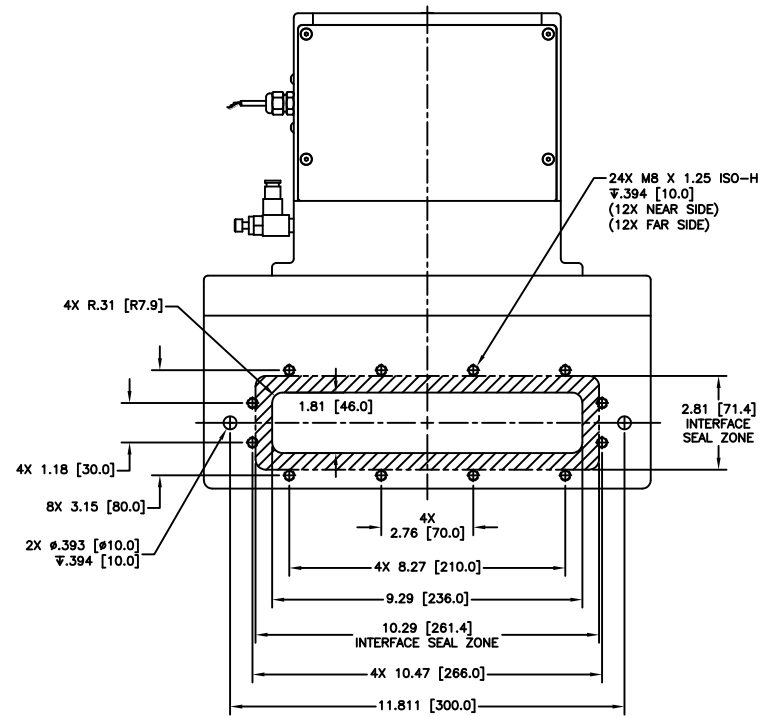

GATE (SEAL) SIDE

CARRIAGE SIDE

12880 MOYA BLVD. RENO, NV 89506

OUTLINE DIMENSION DRAWING

DRAWING NUMBER
1306802HSJ-B

DRAWING TITLE
GR 46 X 236, MESC, BOLT, SST, RS
MODEL #28212-0209RXJ

REVISION
B