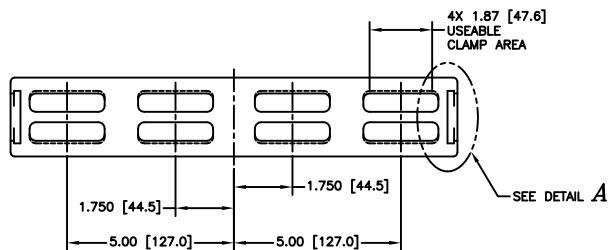

GATE (SEAL) SIDE

CARRIAGE SIDE

SEE DETAIL A

DETAIL A

12880 MOYA BLVD. RENO, NV 89506

OUTLINE DIMENSION DRAWING

DRAWING NUMBER	DRAWING TITLE	REVISION
1307002HSK-B	GR 32 X 222, MESC CLMP, SST, RS MODEL #28212-0109RXK	B