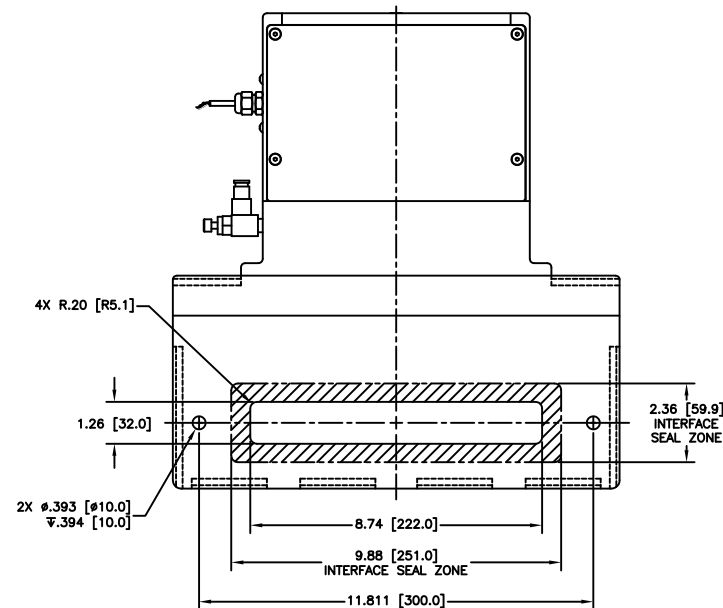

GATE (SEAL) SIDE

CARRIAGE SIDE

SEE DETAIL A

DETAIL A

12880 MOYA BLVD. RENO, NV 89506

OUTLINE DIMENSION DRAWING

DRAWING NUMBER	DRAWING TITLE	REVISION
1307002HSK-B	GR 32 X 222, MESC CLMP, SST, RS MODEL #28212-0109RXK	B