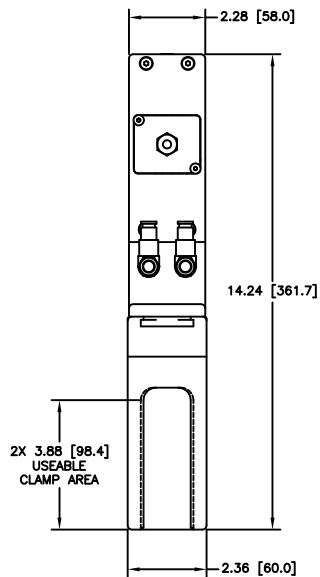

GATE (SEAL) SIDE

CARRIAGE SIDE

SEE DETAIL A

DETAIL A

12880 MOYA BLVD. RENO, NV 89506

OUTLINE DIMENSION DRAWING

DRAWING NUMBER	DRAWING TITLE	REVISION
1307002HSK-B	GR 32 X 222, MESC CLMP, SST, RS MODEL #28212-0109RXK	B