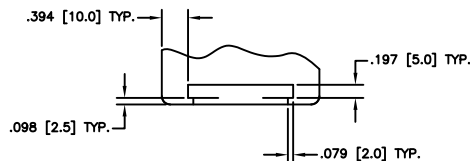

GATE (SEAL) SIDE

CARRIAGE SIDE

SEE DETAIL A

DETAIL A

12880 MOYA BLVD. RENO, NV 89506

OUTLINE DIMENSION DRAWING

DRAWING NUMBER	DRAWING TITLE	REVISION
1307002HSK-B	GR 32 X 222, MESC CLMP, SST, RS MODEL #28212-0109RXK	B