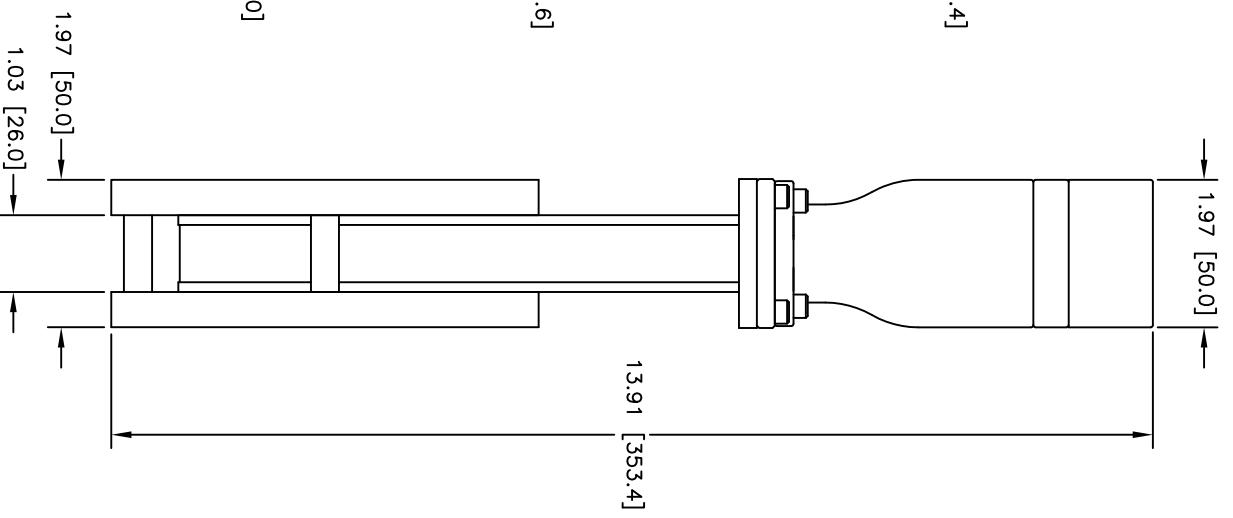

CARRIAGE SIDE

GATE (SEAL) SIDE

2X FLG ISO NW75/3.0" G
 8X M8 X 1.25 ISO-H
 EQUALLY SPACED ON A
 Ø4.921 [125] B.C.

12880 MOYA BLVD., RENO, NV 89506

OUTLINE DIMENSION DRAWING

DRAWING NUMBER

6309-2AV

DRAWING TITLE

G 3.0" LSTD/PNU/ISO BOLTED
 MODEL #21212-0303R

REVISION

A