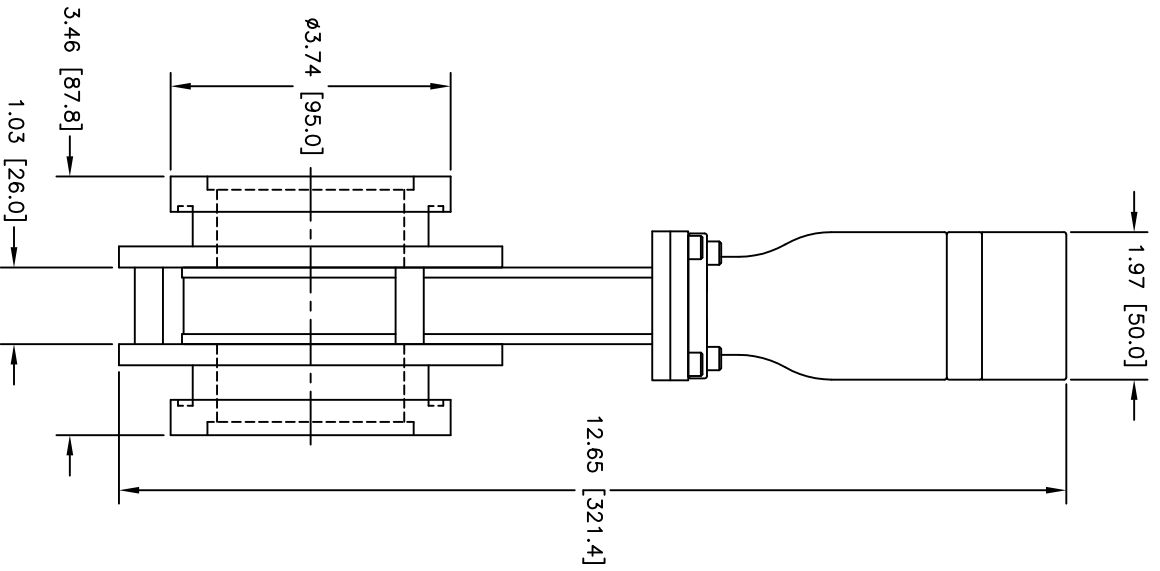

CARRIAGE SIDE

GATE (SEAL) SIDE

2X FLG ISO NW63/2.5" G
CLAMPED

12880 MOYA BLVD., RENO, NV 89506

OUTLINE DIMENSION DRAWING

DRAWING NUMBER

6308-2AW

DRAWING TITLE

G 2.5" LSTD/PNU/ISO CLMP
MODEL # 21212-0256R

REVISION

A