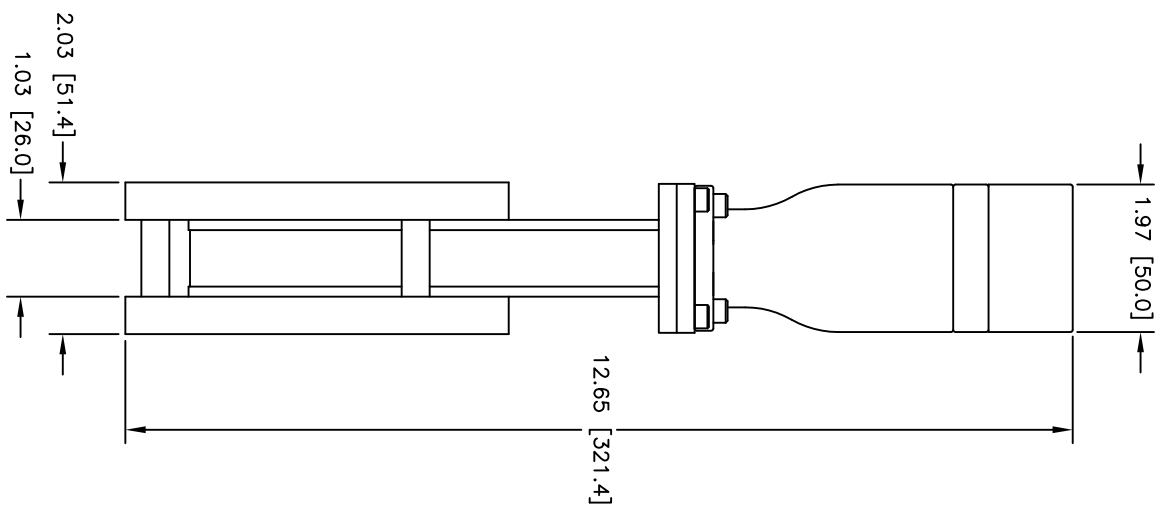

CARRIAGE SIDE

GATE (SEAL) SIDE

2X FLG ISO NW63/2.5" G
 BOLTED
 4X M8 X 1.25 ISO-H
 EQUALLY SPACED ON A
 Ø4.331 [110] B.C.

OUTLINE DIMENSION DRAWING

DRAWING NUMBER

6308-2AV

DRAWING TITLE

G 2.5" LSTD/PNU/ISO BOLTED
 MODEL # 21212-0253R