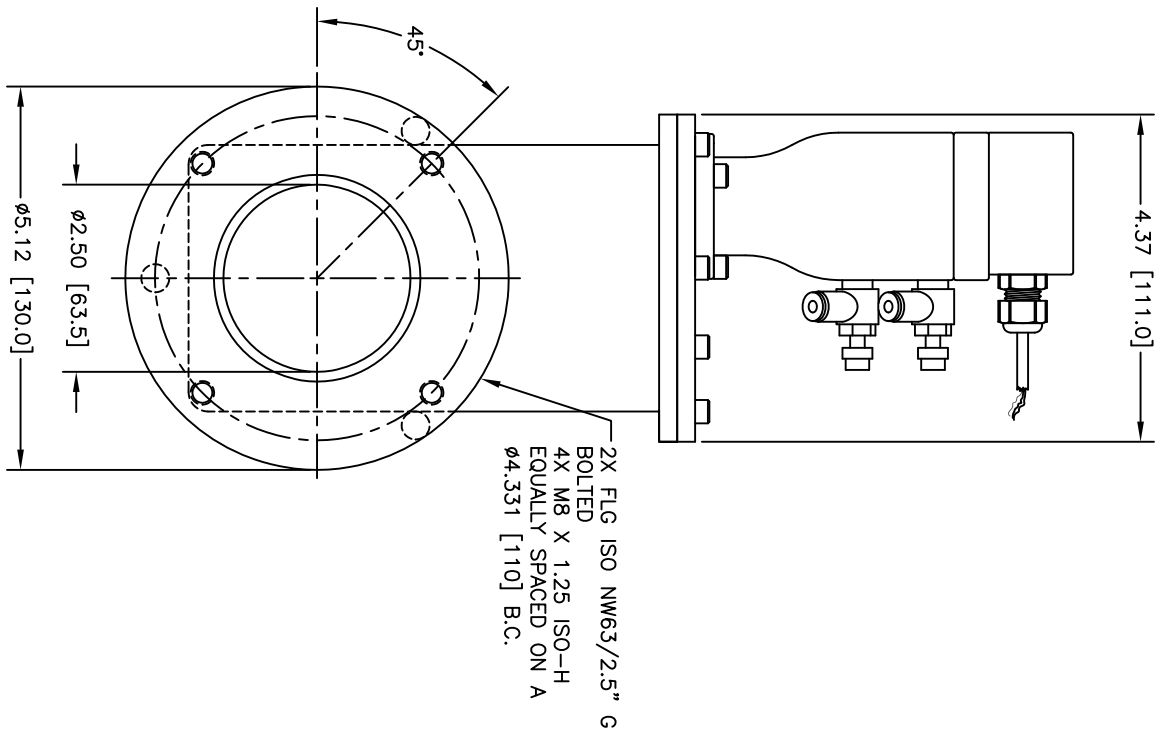

CARRIAGE SIDE

GATE (SEAL) SIDE

2X FLG ISO NW63/2.5" G
 BOLTED
 4X M8 X 1.25 ISO-H
 EQUALLY SPACED ON A
 Ø4.331 [110] B.C.

OUTLINE DIMENSION DRAWING

DRAWING NUMBER

6308-2AV

DRAWING TITLE

G 2.5" LSTD/PNU/ISO BOLTED
 MODEL # 21212-0253R