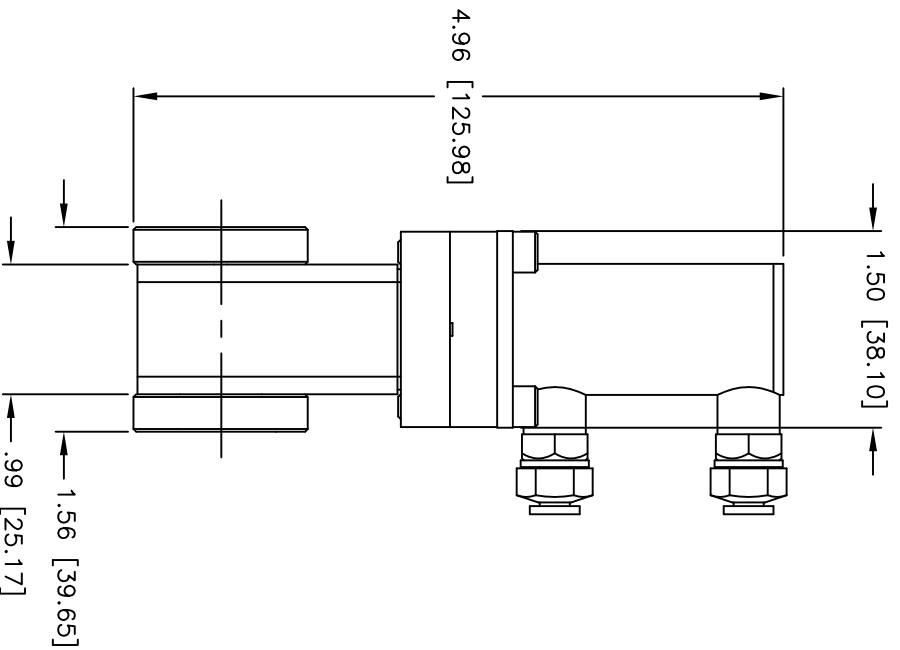

CARRIAGE SIDE

GATE (SEAL) SIDE

2X FLG CFF 1.33 X .625  
 6X 8-32 UNC-2B  
 EQ. SPACED ON A  
 Ø1.062 [27.0] B.C.

**OUTLINE DIMENSION DRAWING**

DRAWING NUMBER

13097-7CX

DRAWING TITLE

G .625" LSTD/PNU/CFF  
 MODEL #21212-0060