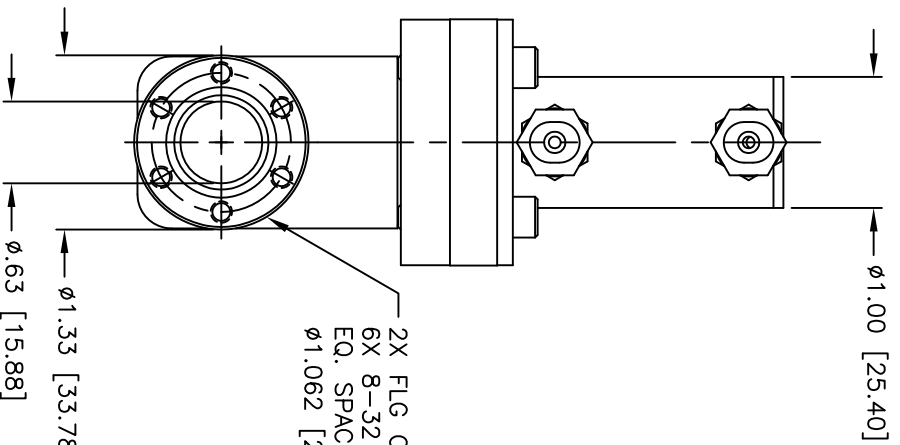

CARRIAGE SIDE

GATE (SEAL) SIDE

2X FLG CFF 1.33 X .625  
 6X 8-32 UNC-2B  
 EQ. SPACED ON A  
 Ø1.062 [27.0] B.C.

**OUTLINE DIMENSION DRAWING**

DRAWING NUMBER

13097-7CX

DRAWING TITLE

G .625" LSTD/PNU/CFF  
 MODEL #21212-0060