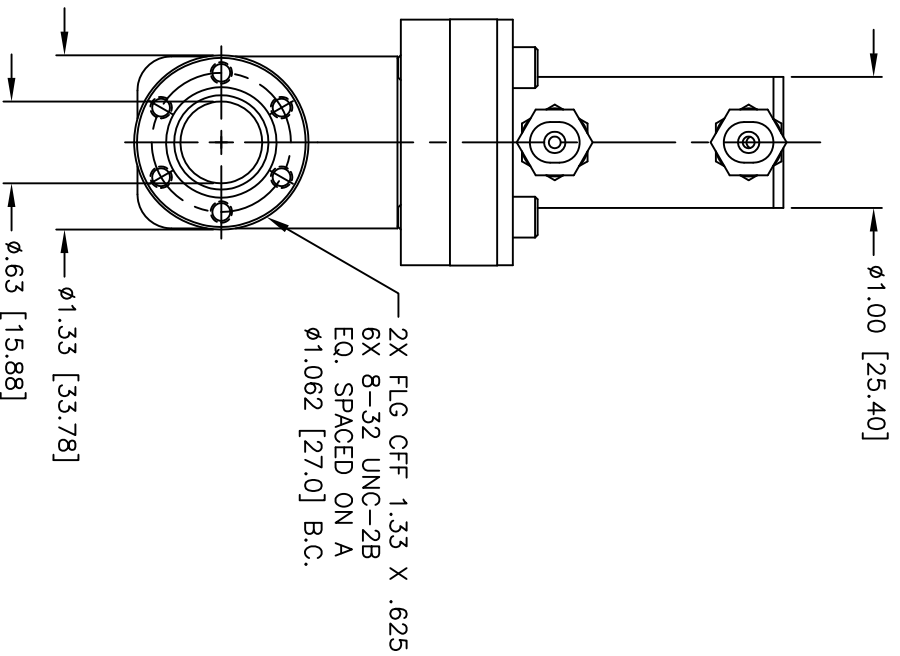

CARRIAGE SIDE

GATE (SEAL) SIDE

2X FLG CFF 1.33 X .625  
 6X 8-32 UNC-2B  
 EQ. SPACED ON A  
 1.062 [27.0] B.C.

OUTLINE DIMENSION DRAWING

DRAWING NUMBER

0261-7CX

DRAWING TITLE

G .625" RSTD/PNU/CFF  
 MODEL #11212-0060