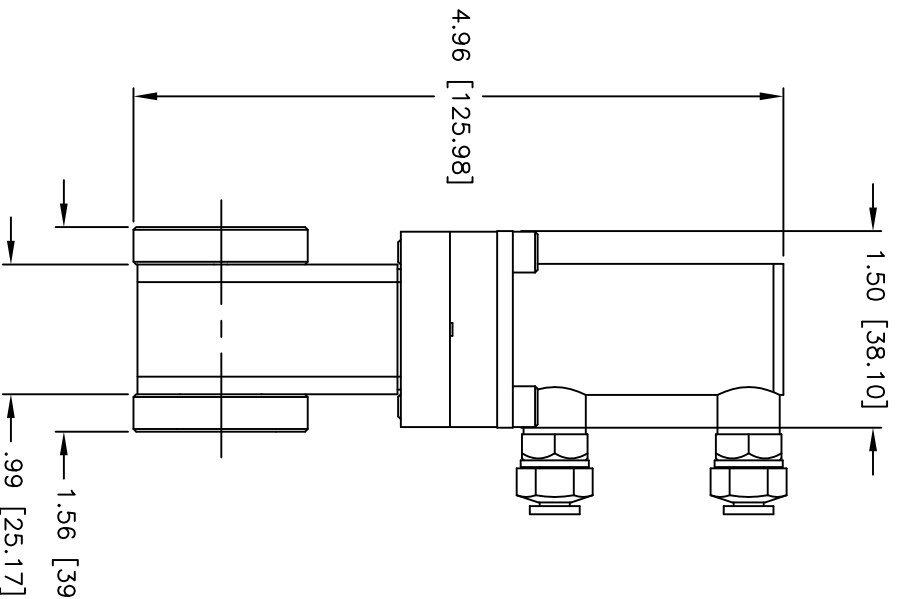

CARRIAGE SIDE

GATE (SEAL) SIDE

2X FLG CFF 1.33 X .625  
 6X 8-32 UNC-2B  
 EQ. SPACED ON A  
 1.062 [27.0] B.C.

OUTLINE DIMENSION DRAWING

DRAWING NUMBER

0261-7CX

DRAWING TITLE

G .625" RSTD/PNU/CFF  
 MODEL #11212-0060