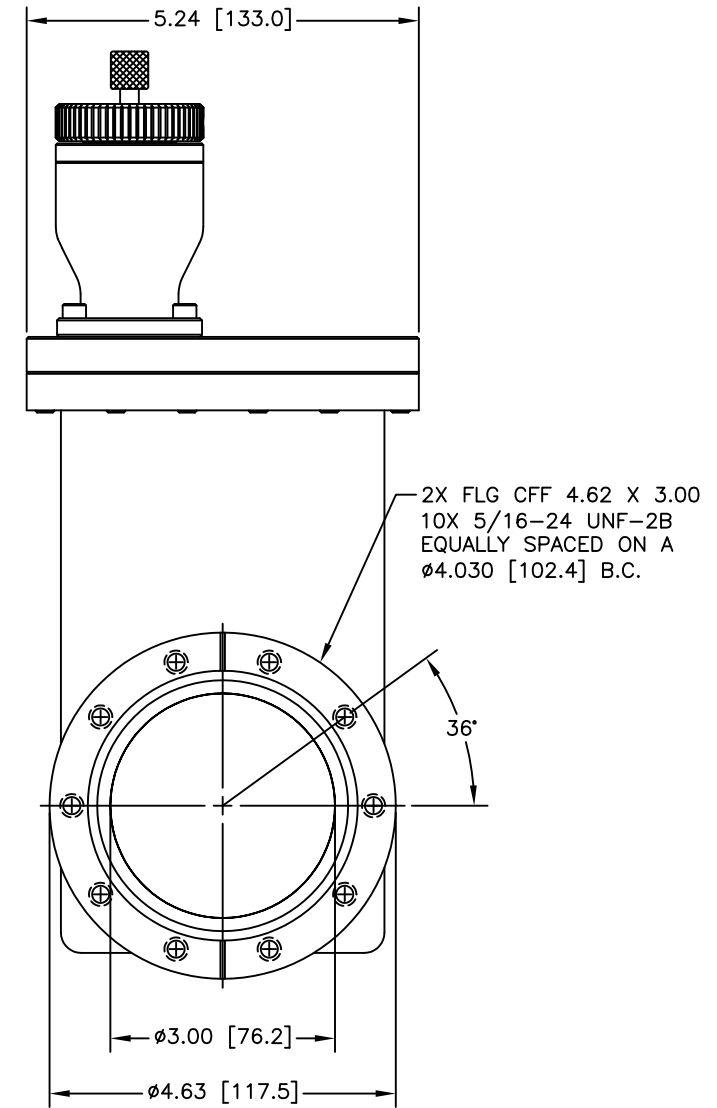

CARRIAGE SIDE

GATE (SEAL) SIDE

12880 MOYA BLVD., RENO, NV 89506

# OUTLINE DIMENSION DRAWING

DRAWING NUMBER  
6305-3FX

DRAWING TITLE  
G 3.0" MSB/MAN/CFF  
MODEL #11120-0300

REVISION  
F