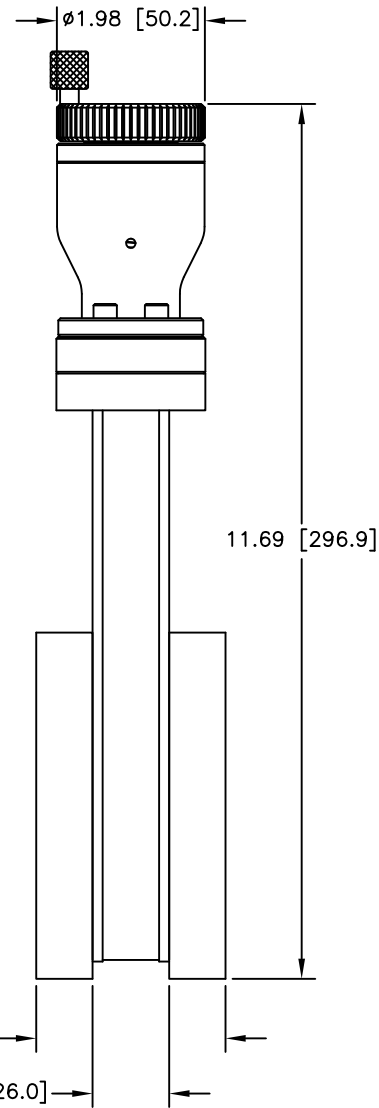

CARRIAGE SIDE

GATE (SEAL) SIDE

12880 MOYA BLVD., RENO, NV 89506

# OUTLINE DIMENSION DRAWING

DRAWING NUMBER  
6305-3FX

DRAWING TITLE  
G 3.0" MSB/MAN/CFF  
MODEL #11120-0300

REVISION  
F